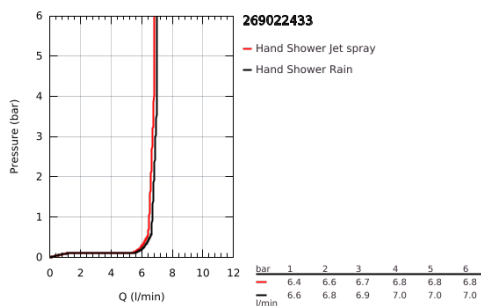

26 902 243 3 TEMPESTA CUBE 110 HAND SHOWER 2 SPRAYS

PRODUCT DESCRIPTION

- Colour: matte black
- spray patterns: Rain, Jet
- GROHE EcoJoy - less water, perfect flow
- GROHE SmartSwitch - easily rotate the dial to enjoy your preferred spray option
- GROHE DreamSpray - perfect spray pattern
- GROHE SpeedClean - effortless limescale removal
- Inner WaterGuide - inner insulation for surface protection
- ShockProof silicone ring prevents damages caused by shower falling
- universal mounting system, fitting all standard shower hoses
- maximum flow rate (at 3 bar): 6.9 l/min
- minimum pressure 1.0 bar
- suitable for instantaneous heater
- professional edition