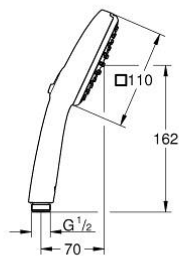

26 902 243 3 TEMPESTA CUBE 110 HAND SHOWER 2 SPRAYS

PRODUCT DESCRIPTION

- Colour: matte black
- spray patterns: Rain, Jet
- GROHE EcoJoy - less water, perfect flow
- GROHE SmartSwitch - easily rotate the dial to enjoy your preferred spray option
- GROHE DreamSpray - perfect spray pattern
- GROHE SpeedClean - effortless limescale removal
- Inner WaterGuide - inner insulation for surface protection
- ShockProof silicone ring prevents damages caused by shower falling
- universal mounting system, fitting all standard shower hoses
- maximum flow rate (at 3 bar): 6.9 l/min
- minimum pressure 1.0 bar
- suitable for instantaneous heater
- professional edition

Pure Freude
an Wasser

26 902 243 3 TEMPESTA CUBE 110 HAND SHOWER 2 SPRAYS

SPARE PARTS, February 2023 – now

1: Dirt strainer (Spare part-nr. 0700200M)