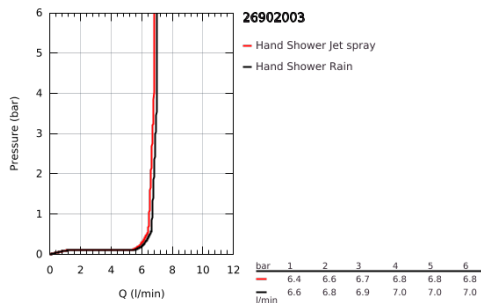

## 26 902 003 TEMPESTA CUBE 110 HAND SHOWER 2 SPRAYS

### PRODUCT DESCRIPTION

- Colour: chrome
- spray patterns: Rain, Jet
- GROHE EcoJoy - less water, perfect flow
- GROHE SmartSwitch - easily rotate the dial to enjoy your preferred spray option
- GROHE DreamSpray - perfect spray pattern
- GROHE LongLife finish
- GROHE SpeedClean - effortless limescale removal
- Inner WaterGuide - inner insulation for surface protection
- ShockProof silicone ring prevents damages caused by shower falling
- universal mounting system, fitting all standard shower hoses
- maximum flow rate (at 3 bar): 6.9 l/min
- minimum pressure 1.0 bar
- suitable for instantaneous heater
- professional edition