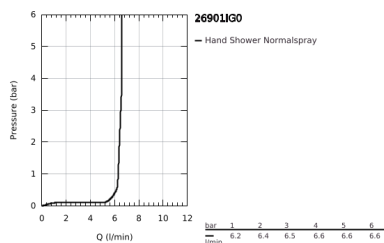

26 901 IG0 GRANDERA STICK WALL HOLDER SET 1 SPRAY

PRODUCT DESCRIPTION

- Colour: chrome/gold
- Stick hand shower (26 852 xx0)
- maximum flow rate (at 3 bar): 7.6 l/min
- wall hand shower holder (26 896 xx0)
- Rotaflex Metal Long-Life TwistStop shower hose 1500 mm (28 417)
- GROHE DreamSpray - perfect spray pattern
- Inner WaterGuide - inner insulation for surface protection
- GROHE CoolTouch - no risk of scalding
- GROHE LongLife finish
- GROHE SpeedClean - effortless limescale removal