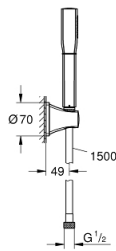

26 901 IG0 GRANDERA STICK WALL HOLDER SET 1 SPRAY

PRODUCT DESCRIPTION

- Colour: chrome/gold
- Stick hand shower (26 852 xx0)
- maximum flow rate (at 3 bar): 7.6 l/min
- wall hand shower holder (26 896 xx0)
- Rotaflex Metal Long-Life TwistStop shower hose 1500 mm (28 417)
- GROHE DreamSpray - perfect spray pattern
- Inner WaterGuide - inner insulation for surface protection
- GROHE CoolTouch - no risk of scalding
- GROHE LongLife finish
- GROHE SpeedClean - effortless limescale removal

26 901 IG0 GRANDERA STICK WALL HOLDER SET 1 SPRAY

SPARE PARTS, October 2021 – now

1: Dirt strainer (Spare part-nr. 0700200M)