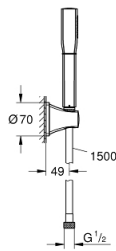

26 901 000 GRANDERA STICK WALL HOLDER SET 1 SPRAY

PRODUCT DESCRIPTION

- Colour: chrome
- Stick hand shower (26 852 xx0)
- maximum flow rate (at 3 bar): 7.6 l/min
- wall hand shower holder (26 896 xx0)
- Rotaflex Metal Long-Life TwistStop shower hose 1500 mm (28 417)
- GROHE DreamSpray - perfect spray pattern
- Inner WaterGuide - inner insulation for surface protection
- GROHE CoolTouch - no risk of scalding
- GROHE LongLife finish
- GROHE SpeedClean - effortless limescale removal

26 901 000 **GRANDERA STICK WALL HOLDER SET 1 SPRAY**

SPARE PARTS, October 2021 – now

1: Dirt strainer (Spare part-nr. 0700200M)