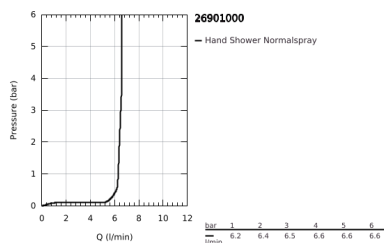

26 901 000 GRANDERA STICK WALL HOLDER SET 1 SPRAY

PRODUCT DESCRIPTION

- Colour: chrome
- Stick hand shower (26 852 xx0)
- maximum flow rate (at 3 bar): 7.6 l/min
- wall hand shower holder (26 896 xx0)
- Rotaflex Metal Long-Life TwistStop shower hose 1500 mm (28 417)
- GROHE DreamSpray - perfect spray pattern
- Inner WaterGuide - inner insulation for surface protection
- GROHE CoolTouch - no risk of scalding
- GROHE LongLife finish
- GROHE SpeedClean - effortless limescale removal