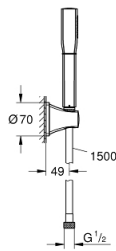

26 901 000 GRANDERA STICK WALL HOLDER SET 1 SPRAY

PRODUCT DESCRIPTION

- Colour: chrome
- Stick hand shower (26 852 xx0)
- AquaCalibrator limits maximum flow rate (at 3 bar): 7.6 l/min
- wall hand shower holder (26 896 xx0)
- Rotaflex Metal Long-Life TwistStop shower hose 1500 mm (28 417)
- GROHE DreamSpray - perfect spray pattern
- Inner WaterGuide - inner insulation for surface protection
- GROHE CoolTouch - no risk of scalding
- GROHE LongLife finish
- GROHE SpeedClean - effortless limescale removal

26 901 000 **GRANDERA STICK WALL HOLDER SET 1 SPRAY**

SPARE PARTS, October 2021 – now

1: Dirt strainer (Spare part-nr. 0700200M)