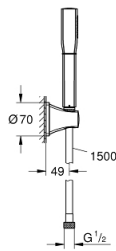

## 26 901 000 GRANDERA STICK WALL HOLDER SET 1 SPRAY

### PRODUCT DESCRIPTION

- Colour: chrome
- Stick hand shower (26 852 xx0)
- AquaCalibrator limits maximum flow rate (at 3 bar): 7.6 l/min
- wall hand shower holder (26 896 xx0)
- Rotaflex Metal Long-Life TwistStop shower hose 1500 mm (28 417)
- GROHE DreamSpray - perfect spray pattern
- Inner WaterGuide - inner insulation for surface protection
- GROHE CoolTouch - no risk of scalding
- GROHE LongLife finish
- GROHE SpeedClean - effortless limescale removal