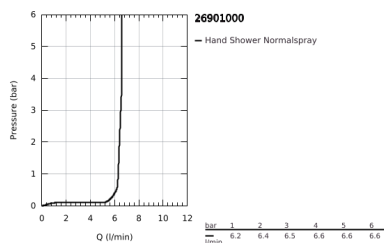

## 26 901 000 GRANDERA STICK WALL HOLDER SET 1 SPRAY

### PRODUCT DESCRIPTION

- Colour: chrome
- Stick hand shower (26 852 xx0)
- AquaCalibrator limits maximum flow rate (at 3 bar): 7.6 l/min
- wall hand shower holder (26 896 xx0)
- Rotaflex Metal Long-Life TwistStop shower hose 1500 mm (28 417)
- GROHE DreamSpray - perfect spray pattern
- Inner WaterGuide - inner insulation for surface protection
- GROHE CoolTouch - no risk of scalding
- GROHE LongLife finish
- GROHE SpeedClean - effortless limescale removal