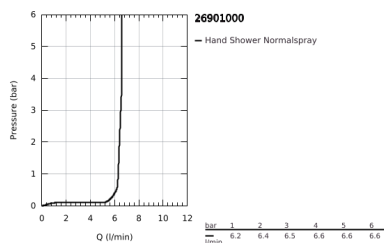

26 901 000 GRANDERA STICK WALL HOLDER SET 1 SPRAY

PRODUCT DESCRIPTION

- Colour: chrome
- Stick hand shower (26 852 xx0)
- AquaCalibrator limits maximum flow rate (at 3 bar): 7.6 l/min
- wall hand shower holder (26 896 xx0)
- Rotaflex Metal Long-Life TwistStop shower hose 1500 mm (28 417)
- GROHE DreamSpray - perfect spray pattern
- Inner WaterGuide - inner insulation for surface protection
- GROHE CoolTouch - no risk of scalding
- GROHE LongLife finish
- GROHE SpeedClean - effortless limescale removal