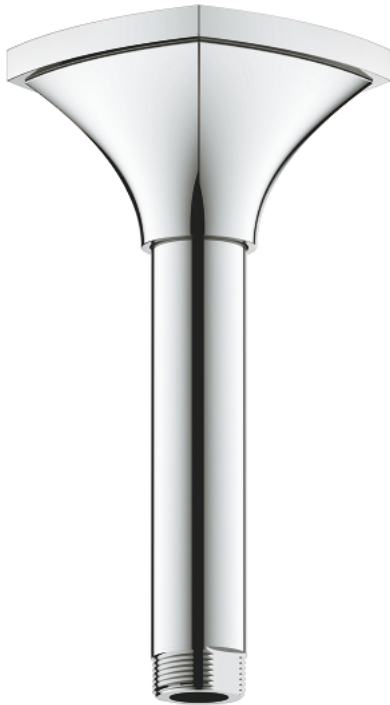

26 899 000 **RAINSHOWER GRANDERA SHOWER ARM CEILING 142 MM**

PRODUCT DESCRIPTION

- Colour: chrome
- material: metal
- length 142 mm
- connection thread 1/2"
- GROHE LongLife finish