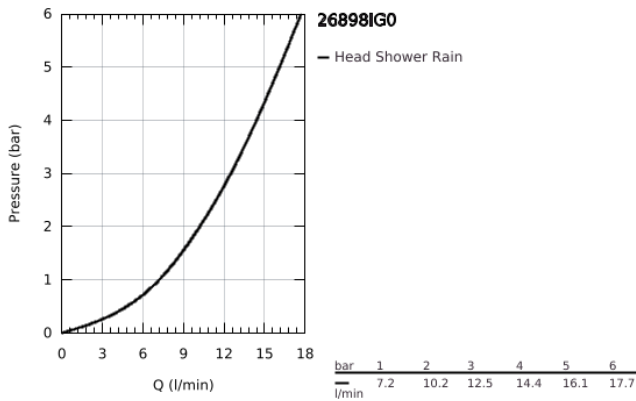

26 898 IG0 GRANDERA 210 HEAD SHOWER 1 SPRAY

PRODUCT DESCRIPTION

- Colour: chrome/gold
- spray pattern: Rain
- 221 x 221 mm
- metal
- with ball joint
- rotation angle $\pm 15^\circ$
- connection thread 1/2"
- GROHE DreamSpray - perfect spray pattern
- GROHE LongLife finish
- GROHE SpeedClean - effortless limescale removal
- suitable for instantaneous heater