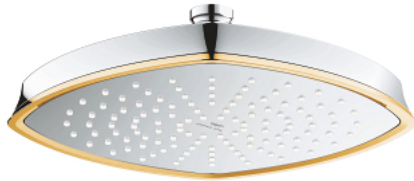

26 898 IG0 GRANDERA 210 HEAD SHOWER 1 SPRAY

PRODUCT DESCRIPTION

- Colour: chrome/gold
- spray pattern: Rain
- 221 x 221 mm
- metal
- with ball joint
- rotation angle $\pm 15^\circ$
- connection thread 1/2"
- GROHE DreamSpray - perfect spray pattern
- GROHE LongLife finish
- GROHE SpeedClean - effortless limescale removal
- suitable for instantaneous heater