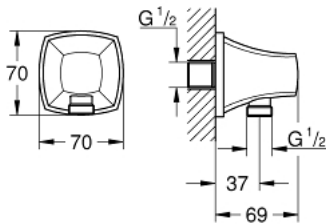

26 897 IG0 **GRANDERA SHOWER OUTLET ELBOW 1/2"**

PRODUCT DESCRIPTION

- Colour: chrome/gold
- material: metal
- male thread
- protected against backflow
- GROHE LongLife finish

26 897 IG0 GRANDERA SHOWER OUTLET ELBOW 1/2"

SPARE PARTS, October 2021 – now

1: Non-return valve (Spare part-nr. 08565000)