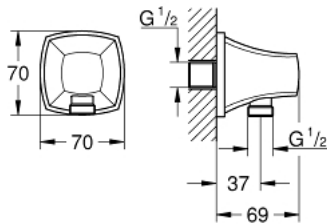

26 897 000 **GRANDERA SHOWER OUTLET ELBOW 1/2"**

**PRODUCT DESCRIPTION**

- Colour: chrome
- material: metal
- male thread
- protected against backflow
- GROHE LongLife finish

26 897 000 **GRANDERA SHOWER OUTLET ELBOW 1/2"**

**SPARE PARTS**, October 2021 – now

1: Non-return valve (Spare part-nr. 08565000)