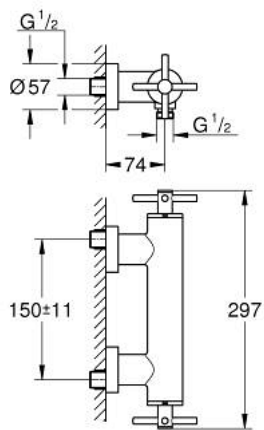

26 895 MS0 ATRIO SHOWER MIXER 1/2"

PRODUCT DESCRIPTION

- Colour: satin steel
- wall mounted
- ceramic headparts 1/2", 90°
- GROHE LongLife finish
- 1/2" shower outlet
- integrated non-return valve in shower outlet
- covered S-unions
- protected against backflow
- without shower set
- with cross handles
- Sets of caps with "H" and "C" marking and without marking

26 895 MS0 **ATRIO SHOWER MIXER 1/2"**

SPARE PARTS, October 2022 – now

- 1: Pair of handles (Spare part-nr. 48406MS0)
- 2: Ceramic headpart, 1/2" (Spare part-nr. 45883000)
- 2.1: O-ring Ø18,2 x Ø1,7 (Spare part-nr. 0392400M)
- 3: Non-return valve (Spare part-nr. 08565000)
- 4: Ceramic headpart, 1/2" (Spare part-nr. 45882000)
- 4.1: O-ring Ø18,2 x Ø1,7 (Spare part-nr. 0392400M)