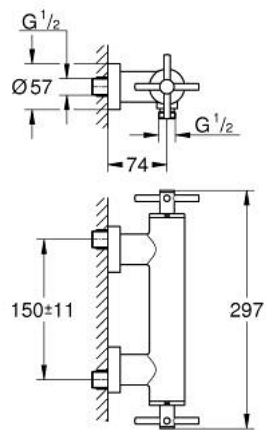

26 895 MG0 ATRIO SHOWER MIXER 1/2"

PRODUCT DESCRIPTION

- Colour: satin graphite
- wall mounted
- ceramic headparts 1/2", 90°
- GROHE LongLife finish
- 1/2" shower outlet
- integrated non-return valve in shower outlet
- covered S-unions
- protected against backflow
- without shower set
- with cross handles
- Sets of caps with "H" and "C" marking and without marking

26 895 MG0 ATRIO SHOWER MIXER 1/2"

SPARE PARTS, October 2022 – now

- 1: Pair of handles (Spare part-nr. 48406MG0)
- 2: Ceramic headpart, 1/2" (Spare part-nr. 45883000)
- 2.1: O-ring Ø18,2 x Ø1,7 (Spare part-nr. 0392400M)
- 3: Non-return valve (Spare part-nr. 08565000)
- 4: Ceramic headpart, 1/2" (Spare part-nr. 45882000)
- 4.1: O-ring Ø18,2 x Ø1,7 (Spare part-nr. 0392400M)