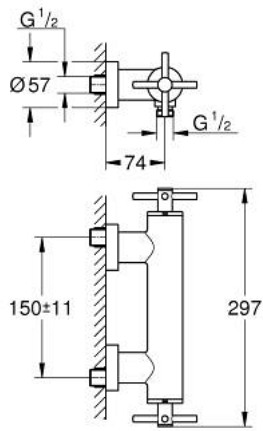

26 895 GN0 ATRIO SHOWER MIXER 1/2"

PRODUCT DESCRIPTION

- Colour: brushed cool sunrise
- wall mounted
- ceramic headparts 1/2", 90°
- GROHE LongLife finish
- 1/2" shower outlet
- integrated non-return valve in shower outlet
- covered S-unions
- protected against backflow
- without shower set
- with cross handles
- Sets of caps with "H" and "C" marking and without marking

26 895 GN0 **ATRIO SHOWER MIXER 1/2"**

SPARE PARTS, October 2021 – now

- 1: Pair of handles (Spare part-nr. 48406GN0)
- 2: Ceramic headpart, 1/2" (Spare part-nr. 45883000)
- 2.1: O-ring Ø18,2 x Ø1,7 (Spare part-nr. 0392400M)
- 3: Non-return valve (Spare part-nr. 08565000)
- 4: Ceramic headpart, 1/2" (Spare part-nr. 45882000)
- 4.1: O-ring Ø18,2 x Ø1,7 (Spare part-nr. 0392400M)