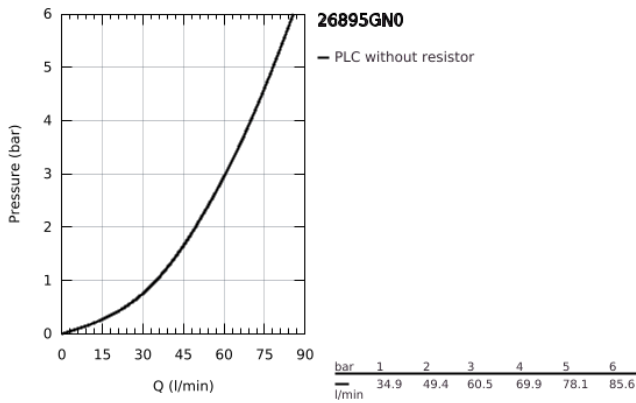

26 895 GN0 ATRIO SHOWER MIXER 1/2"

PRODUCT DESCRIPTION

- Colour: brushed cool sunrise
- wall mounted
- ceramic headparts 1/2", 90°
- GROHE LongLife finish
- 1/2" shower outlet
- integrated non-return valve in shower outlet
- covered S-unions
- protected against backflow
- without shower set
- with cross handles
- Sets of caps with "H" and "C" marking and without marking

26 895 GN0 **ATRIO SHOWER MIXER 1/2"**

SPARE PARTS, October 2021 – now

- 1: Pair of handles (Spare part-nr. 48406GN0)
- 2: Ceramic headpart, 1/2" (Spare part-nr. 45883000)
- 2.1: O-ring Ø18,2 x Ø1,7 (Spare part-nr. 0392400M)
- 3: Non-return valve (Spare part-nr. 08565000)
- 4: Ceramic headpart, 1/2" (Spare part-nr. 45882000)
- 4.1: O-ring Ø18,2 x Ø1,7 (Spare part-nr. 0392400M)