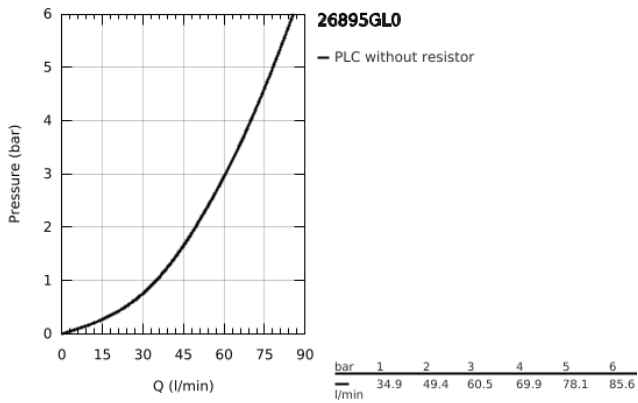

26 895 GL0 ATRIO SHOWER MIXER 1/2"

PRODUCT DESCRIPTION

- Colour: cool sunrise
- wall mounted
- ceramic headparts 1/2", 90°
- GROHE LongLife finish
- 1/2" shower outlet
- integrated non-return valve in shower outlet
- covered S-unions
- protected against backflow
- without shower set
- with cross handles
- Sets of caps with "H" and "C" marking and without marking

26 895 GL0 ATRIO SHOWER MIXER 1/2"

SPARE PARTS, October 2021 – now

- 1: Pair of handles (Spare part-nr. 48406GL0)
- 2: Ceramic headpart, 1/2" (Spare part-nr. 45883000)
- 2.1: O-ring Ø18,2 x Ø1,7 (Spare part-nr. 0392400M)
- 3: Non-return valve (Spare part-nr. 08565000)
- 4: Ceramic headpart, 1/2" (Spare part-nr. 45882000)
- 4.1: O-ring Ø18,2 x Ø1,7 (Spare part-nr. 0392400M)