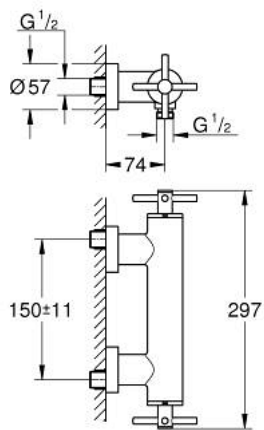

26 895 DL0 ATRIO SHOWER MIXER 1/2"

PRODUCT DESCRIPTION

- Colour: brushed warm sunset
- wall mounted
- ceramic headparts 1/2", 90°
- GROHE LongLife finish
- 1/2" shower outlet
- integrated non-return valve in shower outlet
- covered S-unions
- protected against backflow
- without shower set
- with cross handles
- Sets of caps with "H" and "C" marking and without marking

26 895 DL0 **ATRIO SHOWER MIXER 1/2"**

SPARE PARTS, November 2022 – now

- 1: Pair of handles (Spare part-nr. 48406DL0)
- 2: Ceramic headpart, 1/2" (Spare part-nr. 45883000)
- 2.1: O-ring Ø18,2 x Ø1,7 (Spare part-nr. 0392400M)
- 3: Non-return valve (Spare part-nr. 08565000)
- 4: Ceramic headpart, 1/2" (Spare part-nr. 45882000)
- 4.1: O-ring Ø18,2 x Ø1,7 (Spare part-nr. 0392400M)