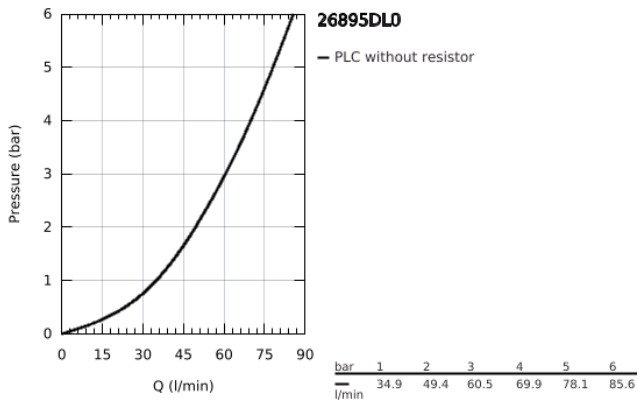

26 895 DL0 ATRIO SHOWER MIXER 1/2"

PRODUCT DESCRIPTION

- Colour: brushed warm sunset
- wall mounted
- ceramic headparts 1/2", 90°
- GROHE LongLife finish
- 1/2" shower outlet
- integrated non-return valve in shower outlet
- covered S-unions
- protected against backflow
- without shower set
- with cross handles
- Sets of caps with "H" and "C" marking and without marking

26 895 DL0 **ATRIO SHOWER MIXER 1/2"**

SPARE PARTS, November 2022 – now

- 1: Pair of handles (Spare part-nr. 48406DL0)
- 2: Ceramic headpart, 1/2" (Spare part-nr. 45883000)
- 2.1: O-ring Ø18,2 x Ø1,7 (Spare part-nr. 0392400M)
- 3: Non-return valve (Spare part-nr. 08565000)
- 4: Ceramic headpart, 1/2" (Spare part-nr. 45882000)
- 4.1: O-ring Ø18,2 x Ø1,7 (Spare part-nr. 0392400M)