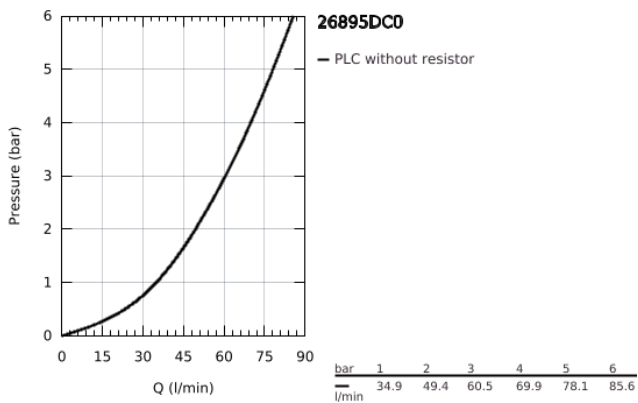

26 895 DC0 ATRIO SHOWER MIXER 1/2"

PRODUCT DESCRIPTION

- Colour: supersteel
- wall mounted
- ceramic headparts 1/2", 90°
- GROHE LongLife finish
- 1/2" shower outlet
- integrated non-return valve in shower outlet
- covered S-unions
- protected against backflow
- without shower set
- with cross handles
- Sets of caps with "H" and "C" marking and without marking

26 895 DC0 ATRIO SHOWER MIXER 1/2"

SPARE PARTS, October 2021 – now

- 1: Pair of handles (Spare part-nr. 48406DC0)
- 2: Ceramic headpart, 1/2" (Spare part-nr. 45883000)
- 2.1: O-ring Ø18,2 x Ø1,7 (Spare part-nr. 0392400M)
- 3: Non-return valve (Spare part-nr. 08565000)
- 4: Ceramic headpart, 1/2" (Spare part-nr. 45882000)
- 4.1: O-ring Ø18,2 x Ø1,7 (Spare part-nr. 0392400M)