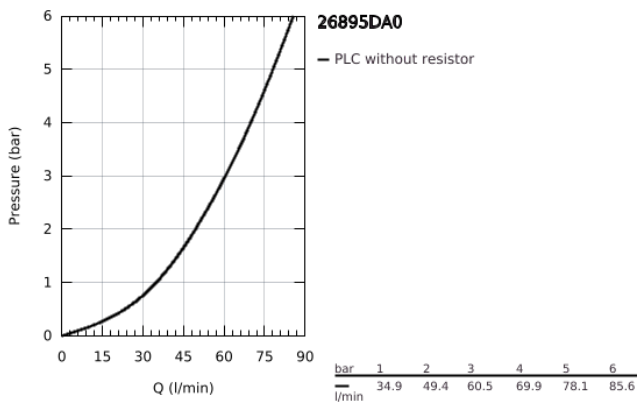

26 895 DA0 ATRIO SHOWER MIXER 1/2"

PRODUCT DESCRIPTION

- Colour: warm sunset
- wall mounted
- ceramic headparts 1/2", 90°
- GROHE LongLife finish
- 1/2" shower outlet
- integrated non-return valve in shower outlet
- covered S-unions
- protected against backflow
- without shower set
- with cross handles
- Sets of caps with "H" and "C" marking and without marking

26 895 DA0 ATRIO SHOWER MIXER 1/2"

SPARE PARTS, October 2021 – now

- 1: Pair of handles (Spare part-nr. 48406DA0)
- 2: Ceramic headpart, 1/2" (Spare part-nr. 45883000)
- 2.1: O-ring Ø18,2 x Ø1,7 (Spare part-nr. 0392400M)
- 3: Non-return valve (Spare part-nr. 08565000)
- 4: Ceramic headpart, 1/2" (Spare part-nr. 45882000)
- 4.1: O-ring Ø18,2 x Ø1,7 (Spare part-nr. 0392400M)