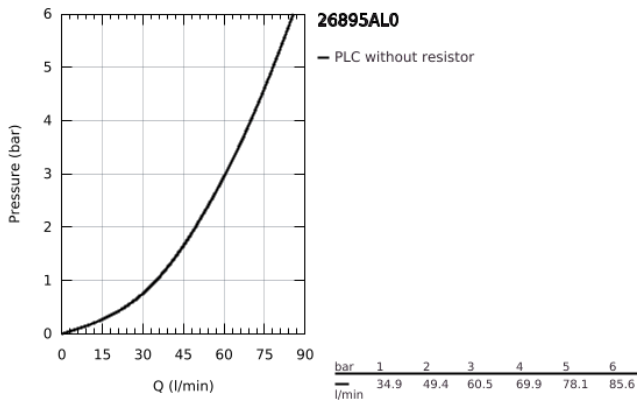

26 895 AL0 ATRIO SHOWER MIXER 1/2"

PRODUCT DESCRIPTION

- Colour: brushed hard graphite
- wall mounted
- ceramic headparts 1/2", 90°
- GROHE LongLife finish
- 1/2" shower outlet
- integrated non-return valve in shower outlet
- covered S-unions
- protected against backflow
- without shower set
- with cross handles
- Sets of caps with "H" and "C" marking and without marking

26 895 AL0 ATRIO SHOWER MIXER 1/2"

SPARE PARTS, October 2021 – now

- 1: Pair of handles (Spare part-nr. 48406AL0)
- 2: Ceramic headpart, 1/2" (Spare part-nr. 45883000)
- 2.1: O-ring Ø18,2 x Ø1,7 (Spare part-nr. 0392400M)
- 3: Non-return valve (Spare part-nr. 08565000)
- 4: Ceramic headpart, 1/2" (Spare part-nr. 45882000)
- 4.1: O-ring Ø18,2 x Ø1,7 (Spare part-nr. 0392400M)