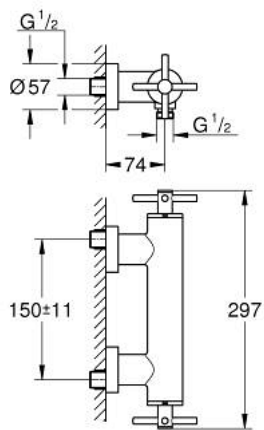

26 895 AL0 ATRIO SHOWER MIXER 1/2"

PRODUCT DESCRIPTION

- Colour: brushed hard graphite
- wall mounted
- ceramic headparts 1/2", 90°
- GROHE LongLife finish
- 1/2" shower outlet
- integrated non-return valve in shower outlet
- covered S-unions
- protected against backflow
- without shower set
- with cross handles
- Sets of caps with "H" and "C" marking and without marking

26 895 AL0 ATRIO SHOWER MIXER 1/2"

SPARE PARTS, October 2021 – now

- 1: Pair of handles (Spare part-nr. 48406AL0)
- 2: Ceramic headpart, 1/2" (Spare part-nr. 45883000)
- 2.1: O-ring Ø18,2 x Ø1,7 (Spare part-nr. 0392400M)
- 3: Non-return valve (Spare part-nr. 08565000)
- 4: Ceramic headpart, 1/2" (Spare part-nr. 45882000)
- 4.1: O-ring Ø18,2 x Ø1,7 (Spare part-nr. 0392400M)