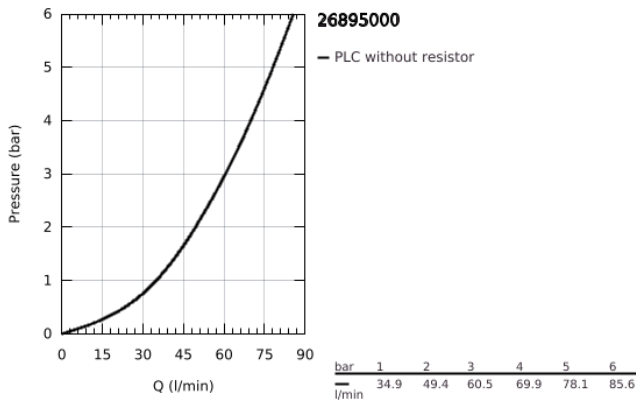

26 895 000 **ATRIO SHOWER MIXER 1/2"**

PRODUCT DESCRIPTION

- Colour: chrome
- wall mounted
- ceramic headparts 1/2", 90°
- GROHE LongLife finish
- 1/2" shower outlet
- integrated non-return valve in shower outlet
- covered S-unions
- protected against backflow
- with cross handles
- Sets of caps with "H" and "C" marking and without marking

26 895 000 ATRIO SHOWER MIXER 1/2"

SPARE PARTS, October 2021 – now

- 1: Pair of handles (Spare part-nr. 48406000)
- 2: Ceramic headpart, 1/2" (Spare part-nr. 45883000)
- 2.1: O-ring Ø18,2 x Ø1,7 (Spare part-nr. 0392400M)
- 3: Non-return valve (Spare part-nr. 08565000)
- 4: Ceramic headpart, 1/2" (Spare part-nr. 45882000)
- 4.1: O-ring Ø18,2 x Ø1,7 (Spare part-nr. 0392400M)