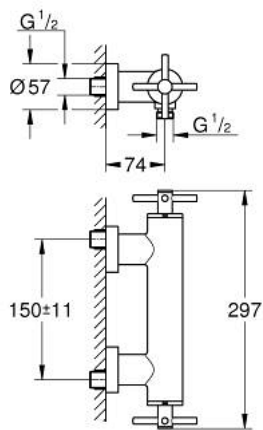

26 895 000 **ATRIO SHOWER MIXER 1/2"**

PRODUCT DESCRIPTION

- Colour: chrome
- wall mounted
- ceramic headparts 1/2", 90°
- GROHE LongLife finish
- 1/2" shower outlet
- integrated non-return valve in shower outlet
- covered S-unions
- protected against backflow
- with cross handles
- Sets of caps with "H" and "C" marking and without marking

26 895 000 ATRIO SHOWER MIXER 1/2"

SPARE PARTS, October 2021 – now

- 1: Pair of handles (Spare part-nr. 48406000)
- 2: Ceramic headpart, 1/2" (Spare part-nr. 45883000)
- 2.1: O-ring Ø18,2 x Ø1,7 (Spare part-nr. 0392400M)
- 3: Non-return valve (Spare part-nr. 08565000)
- 4: Ceramic headpart, 1/2" (Spare part-nr. 45882000)
- 4.1: O-ring Ø18,2 x Ø1,7 (Spare part-nr. 0392400M)