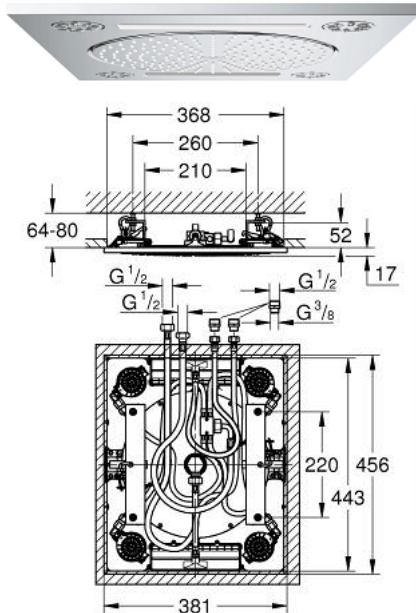

### PRODUCT DESCRIPTION

- Colour: chrome
- spray patterns: Rain, Bokoma Spray, Waterfall and combinations
- 381 mm (width) x 17 mm (height) x 456 mm (depth)
- material: metal
- GROHE DreamSpray - perfect spray pattern
- GROHE LongLife finish
- GROHE XL Waterfall extra wide waterfall spray
- GROHE SpeedClean - effortless limescale removal
- flow of single spray at 3 bar:
  - 1 x Rain spray 300 mm: approx. 15 l/min
  - 2 x XL Waterfall: 1 x Waterfall 20 l/min, 2 x Waterfall 35.5 l/min
  - 4 x Bokoma Spray with adjustment angle 20°: 19 l/min
- the ceiling shower has to be controlled by 3 or 4 outlets + 1 hand shower outlet and the performance of the waste must be of sufficient size (more than 53 l/min)

## 26 888 000 RAINSHOWER AQUA 15" CEILING SHOWER 3 SPRAYS

**SPARE PARTS**, October 2021 – now

1: Dirt strainer (Spare part-nr. 48007000)

2: Dirt strainer (Spare part-nr. 47135000)

3: Spray face (Spare part-nr. 48348000)