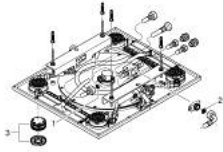

26 888 000 RAINSHOWER AQUA 15" CEILING SHOWER 3 SPRAYS

SPARE PARTS, October 2021 – now

1: Dirt strainer (Spare part-nr. 48007000)

2: Dirt strainer (Spare part-nr. 47135000)

3: Spray face (Spare part-nr. 48348000)