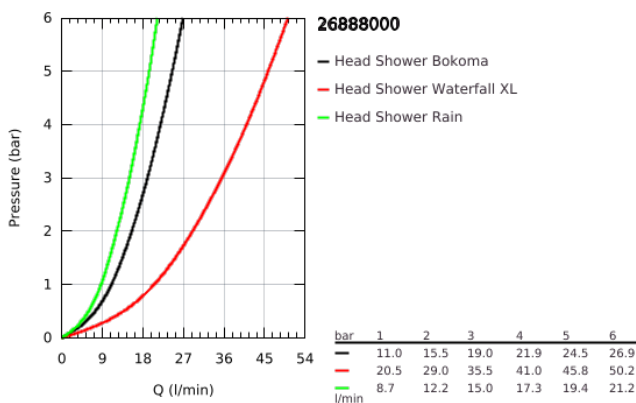

## 26 888 000 RAINSHOWER AQUA 15" CEILING SHOWER 3 SPRAYS

### PRODUCT DESCRIPTION

- Colour: chrome
- spray patterns: Rain, Bokoma Spray, Waterfall and combinations
- 381 mm (width) x 17 mm (height) x 456 mm (depth)
- material: metal
- GROHE DreamSpray - perfect spray pattern
- GROHE LongLife finish
- GROHE XL Waterfall extra wide waterfall spray
- GROHE SpeedClean - effortless limescale removal
- flow of single spray at 3 bar:
  - 1 x Rain spray 300 mm: approx. 15 l/min
  - 2 x XL Waterfall: 1 x Waterfall 20 l/min, 2 x Waterfall 35.5 l/min
  - 4 x Bokoma Spray with adjustment angle 20°: 19 l/min
- the ceiling shower has to be controlled by 3 or 4 outlets + 1 hand shower outlet and the performance of the waste must be of sufficient size (more than 53 l/min)