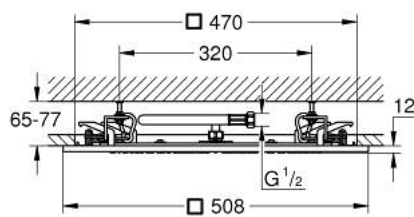

### PRODUCT DESCRIPTION

- Colour: satin graphite
- spray pattern: Rain
- maximum flow rate (at 3 bar): 9.6 l/min
- 508 x 508 mm
- material: metal
- connection thread 1/2"
- GROHE DreamSpray - perfect spray pattern
- GROHE LongLife finish
- GROHE SpeedClean - effortless limescale removal

### SPARE PARTS, October 2022 – now

- 1: Tube (Spare part-nr. 07467000)
- 2: Dirt strainer (Spare part-nr. 0676800M)
- 3: Fibre seal dia.  $\varnothing 18.5 \times \varnothing 12 \times 2$  (Spare part-nr. 0138900M)