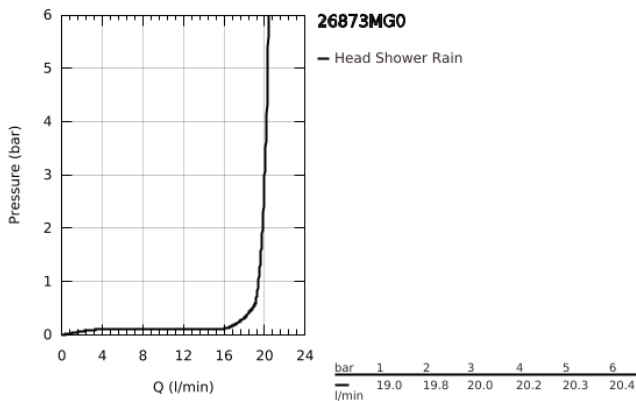

## 26 873 MG0 RAINSHOWER AQUA 20" CEILING SHOWER 1 SPRAY

### PRODUCT DESCRIPTION

- Colour: satin graphite
- spray pattern: Rain
- maximum flow rate (at 3 bar): 9.6 l/min
- 508 x 508 mm
- material: metal
- connection thread 1/2"
- GROHE DreamSpray - perfect spray pattern
- GROHE LongLife finish
- GROHE SpeedClean - effortless limescale removal