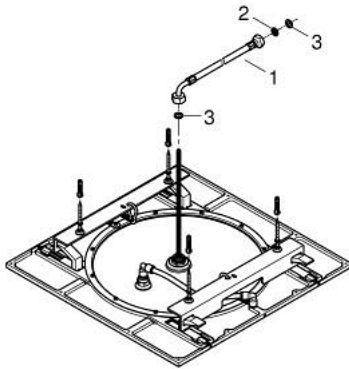

### PRODUCT DESCRIPTION

- Colour: satin graphite
- spray pattern: Rain
- maximum flow rate (at 3 bar): 9.6 l/min
- 508 x 508 mm
- material: metal
- connection thread 1/2"
- GROHE DreamSpray - perfect spray pattern
- GROHE LongLife finish
- GROHE SpeedClean - effortless limescale removal

### SPARE PARTS, October 2022 – now

- 1: Tube (Spare part-nr. 07467000)
- 2: Dirt strainer (Spare part-nr. 0676800M)
- 3: Fibre seal dia.  $\varnothing 18.5 \times \varnothing 12 \times 2$  (Spare part-nr. 0138900M)