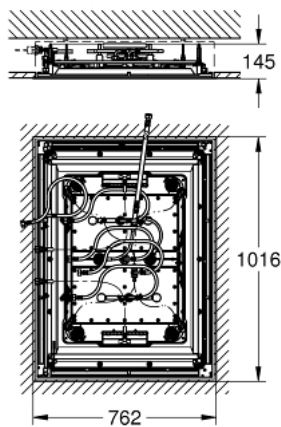

26 863 000 RAINSHOWER AQUA 40" AQUASYMPHONY CEILING SHOWER 6+ SPRAYS WITH LIGHT

PRODUCT DESCRIPTION (1/2)

- Colour: chrome
- 1016 mm x 762 mm x 145 mm
- material: metal
- min. flow rate 25 l/min
- min. recommended pressure 3.0 bar
- 1 x AquaCurtain
- 1 x Pure XL spray
- 1 x 2 mist spray
- 2 x GROHE PureRain spray 400 x 190 mm
- 2 x XL Waterfall (separately controlled)
- 1 x 4 Bokoma Spray with adjustment angle 20°
- full spectrum LED: soft light with changing rainbow colours
- individually adjustable: permanent lighting with colour selection
- power supply for light 12 V DC
- GROHE SpeedClean - effortless limescale removal
- GROHE DreamSpray - perfect spray pattern
- GROHE LongLife finish
- requires rough-in set (26 865), F-digital Deluxe base unit box (112 133 9990), Bluetooth unit (36 475) and various cable connections – all to be ordered separately due to installation situation

26 863 000 RAINSHOWER AQUA 40" AQUASYMPHONY CEILING SHOWER 6+ SPRAYS WITH LIGHT

PRODUCT DESCRIPTION (2/2)

- The ceiling construction must be appropriate for the static requirement of the product (total product weight > 70 kg). Performance of the drainage must be of sufficient size (> 100 l/min).
- recommendation: configuration with Grohtherm AquaTiles 106 868 thermostat for concealed installation with 5 valves + installation box 106 882 106 867 thermostat for concealed installation with 4 valves + installation box 106 881 107 172 exchangeable metal plate with symbol "head shower 4" (Pure XL spray) 107 173 exchangeable metal plate with symbol "head shower 5" (Drizzle spray) 2 x 107 174 exchangeable metal plate with symbol "head shower 6" (XL Waterfall) plus hand shower set
- Product contains built-in LED lamps, which cannot be changed: energy efficiency class: A++