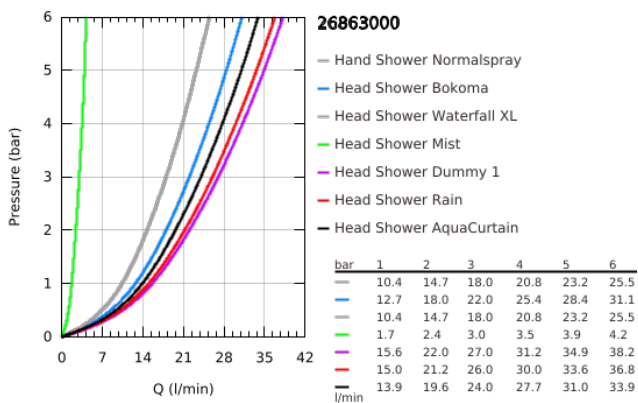

26 863 000 RAINSHOWER AQUA 40" AQUASYMPHONY CEILING SHOWER 6+ SPRAYS WITH LIGHT

PRODUCT DESCRIPTION (1/2)

- Colour: chrome
- 1016 mm x 762 mm x 145 mm
- material: metal
- min. flow rate 25 l/min
- min. recommended pressure 3.0 bar
- 1 x AquaCurtain
- 1 x Pure XL spray
- 1 x 2 mist spray
- 2 x GROHE PureRain spray 400 x 190 mm
- 2 x XL Waterfall (separately controlled)
- 1 x 4 Bokoma Spray with adjustment angle 20°
- full spectrum LED: soft light with changing rainbow colours
- individually adjustable: permanent lighting with colour selection
- power supply for light 12 V DC
- GROHE SpeedClean - effortless limescale removal
- GROHE DreamSpray - perfect spray pattern
- GROHE LongLife finish
- requires rough-in set (26 865), F-digital Deluxe base unit box (112 133 9990), Bluetooth unit (36 475) and various cable connections – all to be ordered separately due to installation situation

26 863 000 RAINSHOWER AQUA 40" AQUASYMPHONY CEILING SHOWER 6+ SPRAYS WITH LIGHT

PRODUCT DESCRIPTION (2/2)

- The ceiling construction must be appropriate for the static requirement of the product (total product weight > 70 kg). Performance of the drainage must be of sufficient size (> 100 l/min).
- recommendation: configuration with Grohtherm AquaTiles 106 868 thermostat for concealed installation with 5 valves + installation box 106 882 106 867 thermostat for concealed installation with 4 valves + installation box 106 881 107 172 exchangeable metal plate with symbol "head shower 4" (Pure XL spray) 107 173 exchangeable metal plate with symbol "head shower 5" (Drizzle spray) 2 x 107 174 exchangeable metal plate with symbol "head shower 6" (XL Waterfall) plus hand shower set
- Product contains built-in LED lamps, which cannot be changed: energy efficiency class: A++