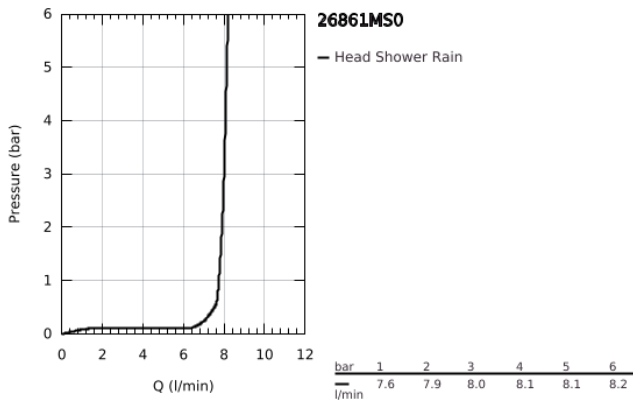

26 861 MS0 RAINSHOWER AQUA 10" HEAD SHOWER SET CEILING 142 MM, 1 SPRAY

PRODUCT DESCRIPTION

- Colour: satin steel
- head shower Rainshower Aqua 10"
- material: metal
- spray pattern: Rain
- Rainshower shower arm ceiling 142 mm
- GROHE EcoJoy - less water, perfect flow
- maximum flow rate (at 3 bar): 8 l/min
- GROHE DreamSpray - perfect spray pattern
- GROHE LongLife finish
- GROHE SpeedClean - effortless limescale removal

26 861 MS0 RAINSHOWER AQUA 10" HEAD SHOWER SET CEILING 142 MM, 1 SPRAY

SPARE PARTS, October 2021 – now

1: Escutcheon (Spare part-nr. 48118MS0)

2: Inlet valve assembly (Spare part-nr. 45933000)