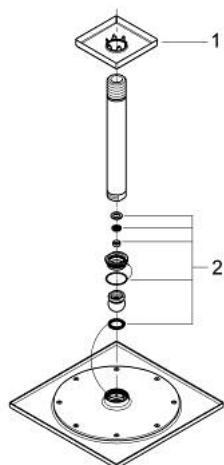

26 861 MS0 RAINSHOWER AQUA 10" HEAD SHOWER SET CEILING 142 MM, 1 SPRAY

PRODUCT DESCRIPTION

- Colour: satin steel
- head shower Rainshower Aqua 10"
- material: metal
- spray pattern: Rain
- Rainshower shower arm ceiling 142 mm
- GROHE EcoJoy - less water, perfect flow
- maximum flow rate (at 3 bar): 8 l/min
- GROHE DreamSpray - perfect spray pattern
- GROHE LongLife finish
- GROHE SpeedClean - effortless limescale removal

26 861 MS0 RAINSHOWER AQUA 10" HEAD SHOWER SET CEILING 142 MM, 1 SPRAY

SPARE PARTS, October 2021 – now

1: Escutcheon (Spare part-nr. 48118MS0)

2: Inlet valve assembly (Spare part-nr. 45933000)