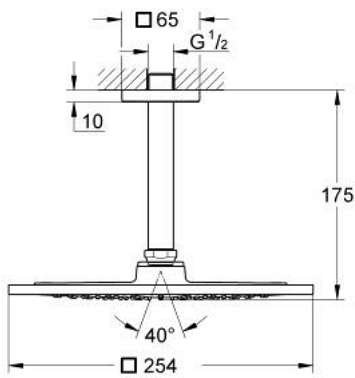

26 861 MS0 RAINSHOWER AQUA 10" HEAD SHOWER SET CEILING 142 MM, 1 SPRAY

PRODUCT DESCRIPTION

- Colour: satin steel
- head shower Rainshower Aqua 10"
- material: metal
- spray pattern: Rain
- Rainshower shower arm ceiling 142 mm
- GROHE EcoJoy - less water, perfect flow
- maximum flow rate (at 3 bar): 8 l/min
- GROHE DreamSpray - perfect spray pattern
- GROHE LongLife finish
- GROHE SpeedClean - effortless limescale removal

26 861 MS0 RAINSHOWER AQUA 10" HEAD SHOWER SET CEILING 142 MM, 1 SPRAY

SPARE PARTS, October 2021 – now

1: Escutcheon (Spare part-nr. 48118MS0)

2: Inlet valve assembly (Spare part-nr. 45933000)