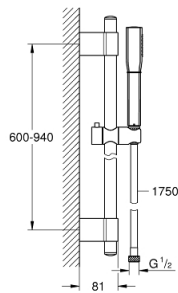

26 853 000 GRANDERA STICK SHOWER RAIL SET 1 SPRAY

PRODUCT DESCRIPTION

- Colour: chrome
- Stick hand shower (26 852 xx0)
- maximum flow rate (at 3 bar): 7.6 l/min
- shower rail, 900 mm (27 785)
- Rotaflex Metal Long-Life TwistStop shower hose 1750 mm (28 025)
- GROHE DreamSpray - perfect spray pattern
- Inner WaterGuide - inner insulation for surface protection
- GROHE CoolTouch - no risk of scalding
- GROHE FastFixation Plus adjustable distance between brackets for fixing to existing drilling holes
- GROHE LongLife finish
- GROHE SpeedClean - effortless limescale removal

26 853 000 GRANDERA STICK SHOWER RAIL SET 1 SPRAY

SPARE PARTS, October 2021 – now

- 1: Cover cap (Spare part-nr. 45922000)
- 2: Glider (Spare part-nr. 48177000)
- 3: Shower bar holder (Spare part-nr. 48333000)
- 4: Dirt strainer (Spare part-nr. 0700200M)
- 5: Compensation disc (Spare part-nr. 45914XE0)*