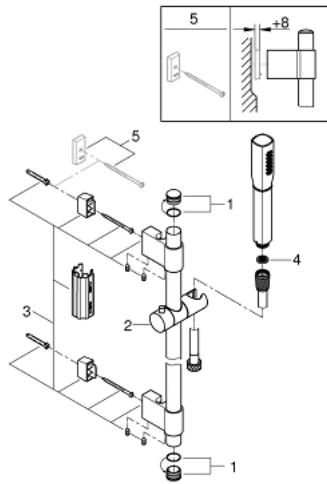

26 853 000 GRANDERA STICK SHOWER RAIL SET 1 SPRAY

SPARE PARTS, October 2021 – now

- 1: Cover cap (Spare part-nr. 45922000)
- 2: Glider (Spare part-nr. 48177000)
- 3: Shower bar holder (Spare part-nr. 48333000)
- 4: Dirt strainer (Spare part-nr. 0700200M)
- 5: Compensation disc (Spare part-nr. 45914XE0)*

* Optional accessories