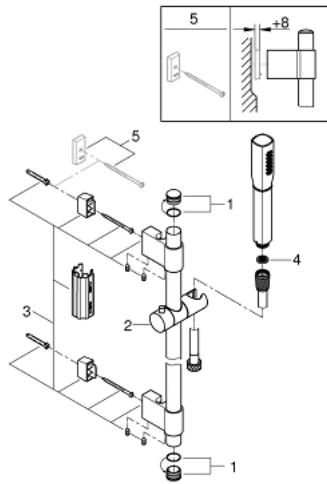

## 26 853 000 GRANDERA STICK SHOWER RAIL SET 1 SPRAY

### PRODUCT DESCRIPTION

- Colour: chrome
- Stick hand shower (26 852 xx0)
- AquaCalibrator limits maximum flow rate (at 3 bar): 7.6 l/min
- shower rail, 900 mm (27 785)
- Rotaflex Metal Long-Life TwistStop shower hose 1750 mm (28 025)
- GROHE DreamSpray - perfect spray pattern
- Inner WaterGuide - inner insulation for surface protection
- GROHE CoolTouch - no risk of scalding
- GROHE FastFixation Plus adjustable distance between brackets for fixing to existing drilling holes
- GROHE LongLife finish
- GROHE SpeedClean - effortless limescale removal