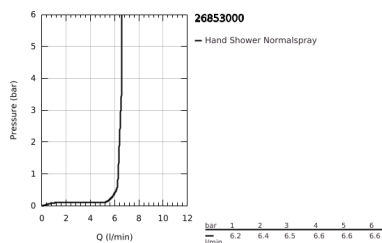

## 26 853 000 GRANDERA STICK SHOWER RAIL SET 1 SPRAY

### PRODUCT DESCRIPTION

- Colour: chrome
- Stick hand shower (26 852 xx0)
- AquaCalibrator limits maximum flow rate (at 3 bar): 7.6 l/min
- shower rail, 900 mm (27 785)
- Rotaflex Metal Long-Life TwistStop shower hose 1750 mm (28 025)
- GROHE DreamSpray - perfect spray pattern
- Inner WaterGuide - inner insulation for surface protection
- GROHE CoolTouch - no risk of scalding
- GROHE FastFixation Plus adjustable distance between brackets for fixing to existing drilling holes
- GROHE LongLife finish
- GROHE SpeedClean - effortless limescale removal