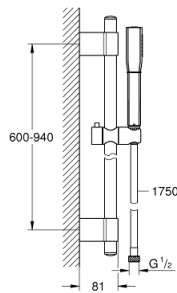

## 26 853 000 GRANDERA STICK SHOWER RAIL SET 1 SPRAY

### PRODUCT DESCRIPTION

- Colour: chrome
- Stick hand shower (26 852 xx0)
- AquaCalibrator limits maximum flow rate (at 3 bar): 7.6 l/min
- shower rail, 900 mm (27 785)
- Rotaflex Metal Long-Life TwistStop shower hose 1750 mm (28 025)
- GROHE DreamSpray - perfect spray pattern
- Inner WaterGuide - inner insulation for surface protection
- GROHE CoolTouch - no risk of scalding
- GROHE FastFixation Plus adjustable distance between brackets for fixing to existing drilling holes
- GROHE LongLife finish
- GROHE SpeedClean - effortless limescale removal