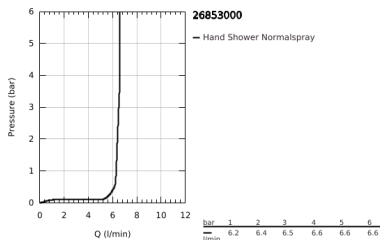

26 853 000 GRANDERA STICK SHOWER RAIL SET 1 SPRAY

PRODUCT DESCRIPTION

- Colour: chrome
- Stick hand shower (26 852 xx0)
- maximum flow rate (at 3 bar): 7.6 l/min
- shower rail, 900 mm (27 785)
- Rotaflex Metal Long-Life TwistStop shower hose 1750 mm (28 025)
- GROHE DreamSpray - perfect spray pattern
- Inner WaterGuide - inner insulation for surface protection
- GROHE CoolTouch - no risk of scalding
- GROHE FastFixation Plus adjustable distance between brackets for fixing to existing drilling holes
- GROHE LongLife finish
- GROHE SpeedClean - effortless limescale removal