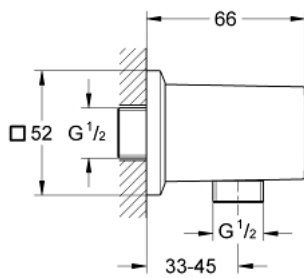

## 26 850 DC0 ALLURE BRILLIANT SHOWER OUTLET ELBOW 1/2"

### PRODUCT DESCRIPTION

- Colour: supersteel
- male connection thread 1/2"
- protected against backflow
- material: metal
- GROHE LongLife finish

## 26 850 DC0 **ALLURE BRILLIANT SHOWER OUTLET ELBOW 1/2"**

**SPARE PARTS**, September 2021 – now

1: Non-return valve (Spare part-nr. 08565000)