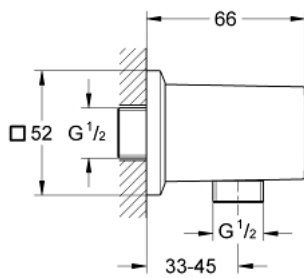

## 26 850 AL0 ALLURE BRILLIANT SHOWER OUTLET ELBOW 1/2"

### PRODUCT DESCRIPTION

- Colour: brushed hard graphite
- male connection thread 1/2"
- protected against backflow
- material: metal
- GROHE LongLife finish

## 26 850 AL0 ALLURE BRILLIANT SHOWER OUTLET ELBOW 1/2"

**SPARE PARTS**, September 2021 – now

1: Non-return valve (Spare part-nr. 08565000)