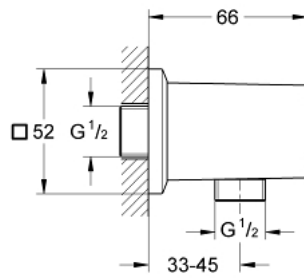

26 850 000 **ALLURE BRILLIANT SHOWER OUTLET ELBOW 1/2"**

PRODUCT DESCRIPTION

- Colour: chrome
- male connection thread 1/2"
- protected against backflow
- material: metal
- GROHE LongLife finish

26 850 000 ALLURE BRILLIANT SHOWER OUTLET ELBOW 1/2"

SPARE PARTS, September 2021 – now

1: Non-return valve (Spare part-nr. 08565000)