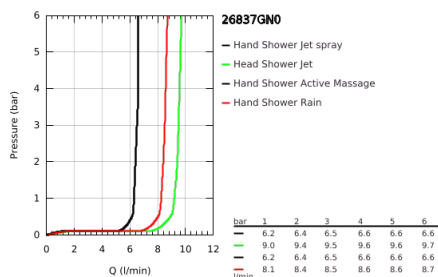

## 26 837 GN0 RAINSHOWER SMARTACTIVE 310 CUBE SHOWER SYSTEM WITH SAFETY MIXER FOR WALL MOUNTING

### PRODUCT DESCRIPTION

- Colour: brushed cool sunrise
- horizontal swivable 450 mm shower arm
- exposed Safety Mixer with Aquadimmer function
- head shower Rainshower Mono 310 Cube
- maximum flow rate (at 3 bar): 9.5 l/min
- with ball joint
- hand shower Rainshower SmartActive 130 Cube
- maximum flow rate (at 3 bar): 8.5 l/min
- adjustable in height with gliding element
- Silverflex shower hose 1750 mm
- GROHE EcoJoy - less water, perfect flow
- GROHE TurboStat - compact cartridge with wax thermoelement
- GROHE SafeStop - safety button at 38°C
- GROHE SafeStop Plus - optional temperature limiter at 43°C included
- GROHE CoolTouch - no risk of scalding
- GROHE DreamSpray - perfect spray pattern
- GROHE One-Click Showering spray selection with one click
- GROHE LongLife finish
- Flexible Installation - 1 adjustable bracket for existing drill holes
- GROHE SpeedClean - effortless limescale removal
- minimum flow rate 5 l/min.
- DR-brass