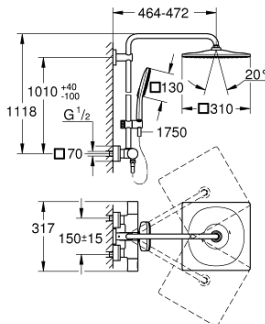

### PRODUCT DESCRIPTION

- Colour: brushed cool sunrise
- horizontal swivable 450 mm shower arm
- exposed Safety Mixer with Aquadimmer function
- head shower Rainshower Mono 310 Cube
- maximum flow rate (at 3 bar): 9.5 l/min
- with ball joint
- hand shower Rainshower SmartActive 130 Cube
- maximum flow rate (at 3 bar): 8.5 l/min
- adjustable in height with gliding element
- Silverflex shower hose 1750 mm
- GROHE EcoJoy - less water, perfect flow
- GROHE TurboStat - compact cartridge with wax thermoelement
- GROHE SafeStop - safety button at 38°C
- GROHE SafeStop Plus - optional temperature limiter at 43°C included
- GROHE CoolTouch - no risk of scalding
- GROHE DreamSpray - perfect spray pattern
- GROHE One-Click Showering spray selection with one click
- GROHE LongLife finish
- Flexible Installation - 1 adjustable bracket for existing drill holes
- GROHE SpeedClean - effortless limescale removal
- minimum flow rate 5 l/min.
- DR-brass