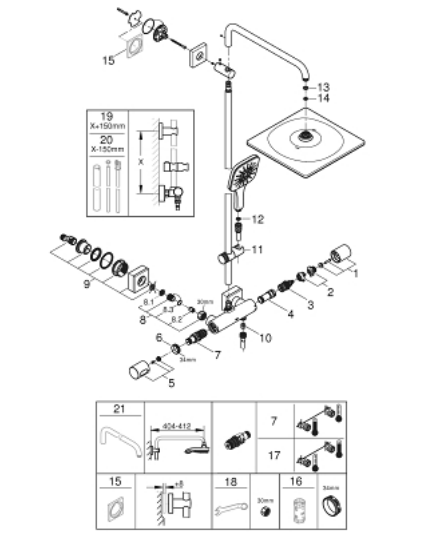

26 837 GN0 RAINSHOWER SMARTACTIVE 310 CUBE SHOWER SYSTEM WITH SAFETY MIXER FOR WALL MOUNTING

SPARE PARTS, July 2021 – now

1. 1: shut-off handle aquadimmer (Spare part-nr. 47804GN0)
2. 2: Stop (Spare part-nr. 47723000)
3. 3: Aquadimmer (Spare part-nr. 47364000)
4. 4: Water flow (Spare part-nr. 47887000)
5. 5: temperature control handle (Spare part-nr. 47811GN0)
6. 6: Fitting ring (Spare part-nr. 47743000)
7. 7: Thermostatic compact cartridge 1/2" (Spare part-nr. 47439000)
8. 8: non-return valves (Spare part-nr. 47189GN0)
- 8.1: Dirt strainer (Spare part-nr. 0726400M)
- 8.2: Non-return valve (Spare part-nr. 08565000)
- 8.3: O-ring $\varnothing 17 \times \varnothing 2$ (Spare part-nr. 0305500M)
12. 9: S-union (Spare part-nr. 47824GN0)
13. 10: Non-return valve (Spare part-nr. 08565000)
14. 11: Glider (Spare part-nr. 48424GN0)
15. 12: Dirt strainer (Spare part-nr. 0700200M)
16. 13: Fibre seal dia. $\varnothing 18.5 \times \varnothing 12 \times 2$ (Spare part-nr. 0138900M)
17. 14: Dirt strainer (Spare part-nr. 48007000)
18. 16: Socket Spanner (Spare part-nr. 19332000)*
19. 17: GROHE TurboStat cartridge 1/2" (Spare part-nr. 47175000)*
20. 18: Special spanner (Spare part-nr. 19377000)*

* Optional accessories