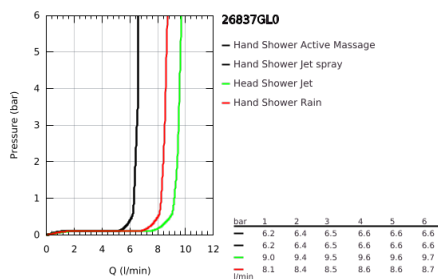

26 837 GL0 RAINSHOWER SMARTACTIVE 310 CUBE SHOWER SYSTEM WITH SAFETY MIXER FOR WALL MOUNTING

PRODUCT DESCRIPTION

- Colour: cool sunrise
- horizontal swivable 450 mm shower arm
- exposed Safety Mixer with Aquadimmer function
- head shower Rainshower Mono 310 Cube
- maximum flow rate (at 3 bar): 9.5 l/min
- with ball joint
- hand shower Rainshower SmartActive 130 Cube
- maximum flow rate (at 3 bar): 8.5 l/min
- adjustable in height with gliding element
- Silverflex shower hose 1750 mm
- GROHE EcoJoy - less water, perfect flow
- GROHE TurboStat - compact cartridge with wax thermoelement
- GROHE SafeStop - safety button at 38°C
- GROHE SafeStop Plus - optional temperature limiter at 43°C included
- GROHE CoolTouch - no risk of scalding
- GROHE DreamSpray - perfect spray pattern
- GROHE One-Click Showering spray selection with one click
- GROHE LongLife finish
- Flexible Installation - 1 adjustable bracket for existing drill holes
- GROHE SpeedClean - effortless limescale removal
- minimum flow rate 5 l/min.
- DR-brass