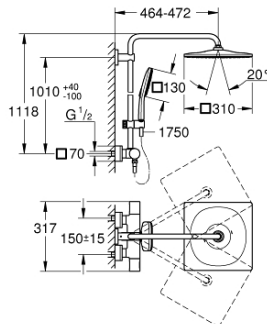

## 26 837 DL0 RAINSHOWER SMARTACTIVE 310 CUBE SHOWER SYSTEM WITH SAFETY MIXER FOR WALL MOUNTING

### PRODUCT DESCRIPTION

- Colour: brushed warm sunset
- horizontal swivable 450 mm shower arm
- exposed Safety Mixer with Aquadimmer function
- head shower Rainshower Mono 310 Cube
- maximum flow rate (at 3 bar): 9.5 l/min
- with ball joint
- hand shower Rainshower SmartActive 130 Cube
- maximum flow rate (at 3 bar): 8.5 l/min
- adjustable in height with gliding element
- Silverflex shower hose 1750 mm
- GROHE EcoJoy - less water, perfect flow
- GROHE TurboStat - compact cartridge with wax thermoelement
- GROHE SafeStop - safety button at 38°C
- GROHE SafeStop Plus - optional temperature limiter at 43°C included
- GROHE CoolTouch - no risk of scalding
- GROHE DreamSpray - perfect spray pattern
- GROHE One-Click Showering spray selection with one click

### SPARE PARTS, July 2021 – now

- 1: shut-off handle aquadimmer (Spare part-nr. 47804DL0)
- 2: Stop (Spare part-nr. 47723000)
- 3: Aquadimmer (Spare part-nr. 47364000)
- 4: Water flow (Spare part-nr. 47887000)
- 5: temperature control handle (Spare part-nr. 47811DL0)
- 6: Fitting ring (Spare part-nr. 47743000)
- 7: Thermostatic compact cartridge 1/2" (Spare part-nr. 47439000)
- 8: non-return valves (Spare part-nr. 47189DL0)
- 8.1: Dirt strainer (Spare part-nr. 0726400M)
- 8.2: Non-return valve (Spare part-nr. 08565000)
- 8.3: O-ring  $\varnothing 17 \times \varnothing 2$  (Spare part-nr. 0305500M)
- 9: S-union (Spare part-nr. 47824DL0)
- 10: Non-return valve (Spare part-nr. 08565000)
- 11: Glider (Spare part-nr. 48424DL0)
- 12: Dirt strainer (Spare part-nr. 0700200M)
- 13: Fibre seal dia.  $\varnothing 18.5 \times \varnothing 12 \times 2$  (Spare part-nr. 0138900M)
- 14: Dirt strainer (Spare part-nr. 48007000)
- 16: Socket Spanner (Spare part-nr. 19332000)\*
- 17: GROHE TurboStat cartridge 1/2" (Spare part-nr. 47175000)\*
- 18: Special spanner (Spare part-nr. 19377000)\*