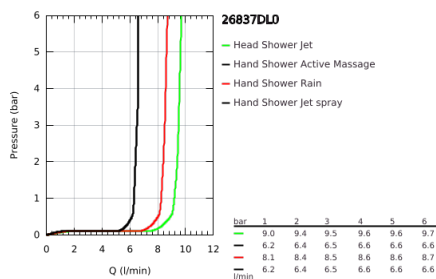

- GROHE LongLife finish
- Flexible Installation - 1 adjustable bracket for existing drill holes
- GROHE SpeedClean - effortless limescale removal
- minimum flow rate 5 l/min.
- DR-brass