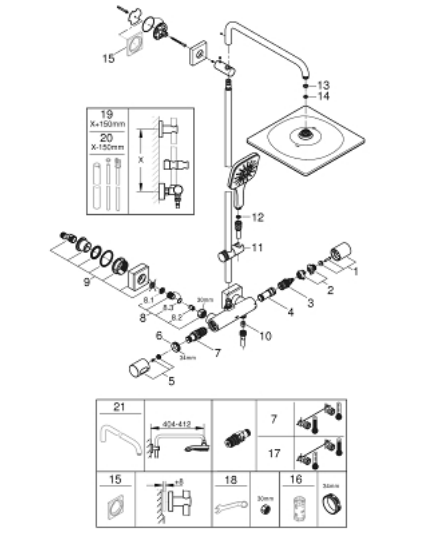

## 26 837 DL0 RAINSHOWER SMARTACTIVE 310 CUBE SHOWER SYSTEM WITH SAFETY MIXER FOR WALL MOUNTING

### PRODUCT DESCRIPTION

- Colour: brushed warm sunset
- horizontal swivable 450 mm shower arm
- exposed Safety Mixer with Aquadimmer function
- head shower Rainshower Mono 310 Cube
- maximum flow rate (at 3 bar): 9.5 l/min
- with ball joint
- hand shower Rainshower SmartActive 130 Cube
- maximum flow rate (at 3 bar): 8.5 l/min
- adjustable in height with gliding element
- Silverflex shower hose 1750 mm
- GROHE EcoJoy - less water, perfect flow
- GROHE TurboStat - compact cartridge with wax thermoelement
- GROHE SafeStop - safety button at 38°C
- GROHE SafeStop Plus - optional temperature limiter at 43°C included
- GROHE CoolTouch - no risk of scalding
- GROHE DreamSpray - perfect spray pattern
- GROHE One-Click Showering spray selection with one click

### SPARE PARTS, July 2021 – now

- 1: shut-off handle aquadimmer (Spare part-nr. 47804DL0)
- 2: Stop (Spare part-nr. 47723000)
- 3: Aquadimmer (Spare part-nr. 47364000)
- 4: Water flow (Spare part-nr. 47887000)
- 5: temperature control handle (Spare part-nr. 47811DL0)
- 6: Fitting ring (Spare part-nr. 47743000)
- 7: Thermostatic compact cartridge 1/2" (Spare part-nr. 47439000)
- 8: non-return valves (Spare part-nr. 47189DL0)
- 8.1: Dirt strainer (Spare part-nr. 0726400M)
- 8.2: Non-return valve (Spare part-nr. 08565000)
- 8.3: O-ring  $\varnothing 17 \times \varnothing 2$  (Spare part-nr. 0305500M)
- 9: S-union (Spare part-nr. 47824DL0)
- 10: Non-return valve (Spare part-nr. 08565000)
- 11: Glider (Spare part-nr. 48424DL0)
- 12: Dirt strainer (Spare part-nr. 0700200M)
- 13: Fibre seal dia.  $\varnothing 18.5 \times \varnothing 12 \times 2$  (Spare part-nr. 0138900M)
- 14: Dirt strainer (Spare part-nr. 48007000)
- 16: Socket Spanner (Spare part-nr. 19332000)\*
- 17: GROHE TurboStat cartridge 1/2" (Spare part-nr. 47175000)\*
- 18: Special spanner (Spare part-nr. 19377000)\*