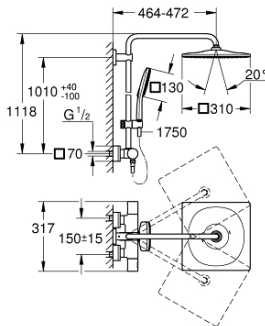

### PRODUCT DESCRIPTION

- Colour: supersteel
- horizontal swivable 450 mm shower arm
- exposed Safety Mixer with Aquadimmer function
- head shower Rainshower Mono 310 Cube
- maximum flow rate (at 3 bar): 9.5 l/min
- with ball joint
- hand shower Rainshower SmartActive 130 Cube
- maximum flow rate (at 3 bar): 8.5 l/min
- adjustable in height with gliding element
- Silverflex shower hose 1750 mm
- GROHE EcoJoy - less water, perfect flow
- GROHE TurboStat - compact cartridge with wax thermoelement
- GROHE SafeStop - safety button at 38°C
- GROHE SafeStop Plus - optional temperature limiter at 43°C included
- GROHE CoolTouch - no risk of scalding
- GROHE DreamSpray - perfect spray pattern
- GROHE One-Click Showering spray selection with one click
- GROHE LongLife finish
- Flexible Installation - 1 adjustable bracket for existing drill holes
- GROHE SpeedClean - effortless limescale removal
- minimum flow rate 5 l/min.
- DR-brass