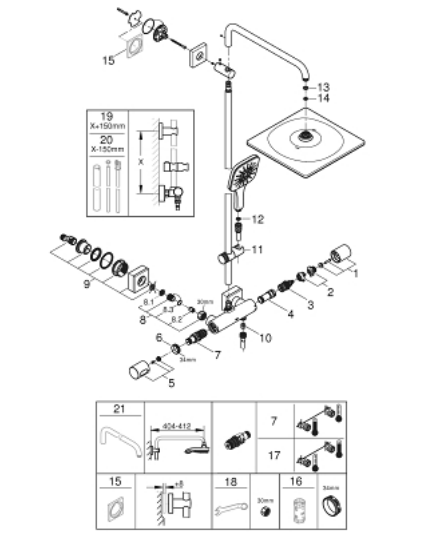

26 837 DC0 RAINSHOWER SMARTACTIVE 310 CUBE SHOWER SYSTEM WITH SAFETY MIXER FOR WALL MOUNTING

SPARE PARTS, July 2021 – now

1. 1: shut-off handle aquadimmer (Spare part-nr. 47804DC0)
   - 2: Stop (Spare part-nr. 47723000)
   - 3: Aquadimmer (Spare part-nr. 47364000)
   - 4: Water flow (Spare part-nr. 47887000)
   - 5: temperature control handle (Spare part-nr. 47811DC0)
   - 6: Fitting ring (Spare part-nr. 47743000)
   - 7: Thermostatic compact cartridge 1/2" (Spare part-nr. 47439000)
   - 8: Non-return valve (Spare part-nr. 47189DC0)
   - 8.1: Dirt strainer (Spare part-nr. 0726400M)
   - 8.2: Non-return valve (Spare part-nr. 08565000)
   - 8.3: O-ring $\varnothing 17 \times \varnothing 2$ (Spare part-nr. 0305500M)
   - 9: S-union (Spare part-nr. 47824DC0)
   - 10: Non-return valve (Spare part-nr. 08565000)
   - 11: Glider (Spare part-nr. 48424DC0)
   - 12: Dirt strainer (Spare part-nr. 0700200M)
   - 13: Fibre seal dia. $\varnothing 18.5 \times \varnothing 12 \times 2$ (Spare part-nr. 0138900M)
   - 14: Dirt strainer (Spare part-nr. 48007000)
   - 16: Socket Spanner (Spare part-nr. 19332000)*
   - 17: GROHE TurboStat cartridge 1/2" (Spare part-nr. 47175000)*
   - 18: Special spanner (Spare part-nr. 19377000)*
2. Optional accessories