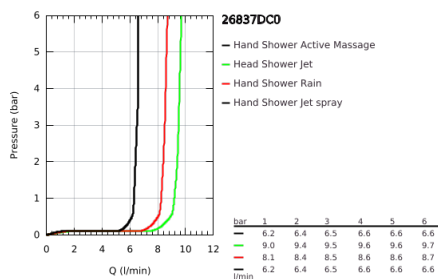

## 26 837 DC0 RAINSHOWER SMARTACTIVE 310 CUBE SHOWER SYSTEM WITH SAFETY MIXER FOR WALL MOUNTING

### PRODUCT DESCRIPTION

- Colour: supersteel
- horizontal swivable 450 mm shower arm
- exposed Safety Mixer with Aquadimmer function
- head shower Rainshower Mono 310 Cube
- maximum flow rate (at 3 bar): 9.5 l/min
- with ball joint
- hand shower Rainshower SmartActive 130 Cube
- maximum flow rate (at 3 bar): 8.5 l/min
- adjustable in height with gliding element
- Silverflex shower hose 1750 mm
- GROHE EcoJoy - less water, perfect flow
- GROHE TurboStat - compact cartridge with wax thermoelement
- GROHE SafeStop - safety button at 38°C
- GROHE SafeStop Plus - optional temperature limiter at 43°C included
- GROHE CoolTouch - no risk of scalding
- GROHE DreamSpray - perfect spray pattern
- GROHE One-Click Showering spray selection with one click
- GROHE LongLife finish
- Flexible Installation - 1 adjustable bracket for existing drill holes
- GROHE SpeedClean - effortless limescale removal
- minimum flow rate 5 l/min.
- DR-brass