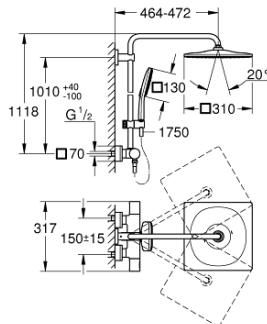

### PRODUCT DESCRIPTION

- Colour: warm sunset
- horizontal swivable 450 mm shower arm
- exposed Safety Mixer with Aquadimmer function
- head shower Rainshower Mono 310 Cube
- maximum flow rate (at 3 bar): 9.5 l/min
- with ball joint
- hand shower Rainshower SmartActive 130 Cube
- maximum flow rate (at 3 bar): 8.5 l/min
- adjustable in height with gliding element
- Silverflex shower hose 1750 mm
- GROHE EcoJoy - less water, perfect flow
- GROHE TurboStat - compact cartridge with wax thermoelement
- GROHE SafeStop - safety button at 38°C
- GROHE SafeStop Plus - optional temperature limiter at 43°C included
- GROHE CoolTouch - no risk of scalding
- GROHE DreamSpray - perfect spray pattern
- GROHE One-Click Showering spray selection with one click
- GROHE LongLife finish
- Flexible Installation - 1 adjustable bracket for existing drill holes
- GROHE SpeedClean - effortless limescale removal
- minimum flow rate 5 l/min.
- DR-brass