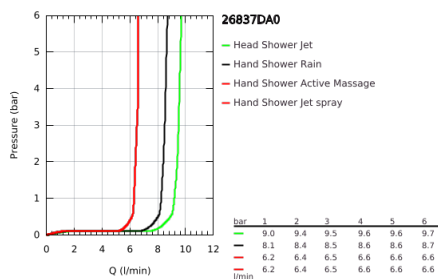

## 26 837 DA0 RAINSHOWER SMARTACTIVE 310 CUBE SHOWER SYSTEM WITH SAFETY MIXER FOR WALL MOUNTING

### PRODUCT DESCRIPTION

- Colour: warm sunset
- horizontal swivable 450 mm shower arm
- exposed Safety Mixer with Aquadimmer function
- head shower Rainshower Mono 310 Cube
- maximum flow rate (at 3 bar): 9.5 l/min
- with ball joint
- hand shower Rainshower SmartActive 130 Cube
- maximum flow rate (at 3 bar): 8.5 l/min
- adjustable in height with gliding element
- Silverflex shower hose 1750 mm
- GROHE EcoJoy - less water, perfect flow
- GROHE TurboStat - compact cartridge with wax thermoelement
- GROHE SafeStop - safety button at 38°C
- GROHE SafeStop Plus - optional temperature limiter at 43°C included
- GROHE CoolTouch - no risk of scalding
- GROHE DreamSpray - perfect spray pattern
- GROHE One-Click Showering spray selection with one click
- GROHE LongLife finish
- Flexible Installation - 1 adjustable bracket for existing drill holes
- GROHE SpeedClean - effortless limescale removal
- minimum flow rate 5 l/min.
- DR-brass