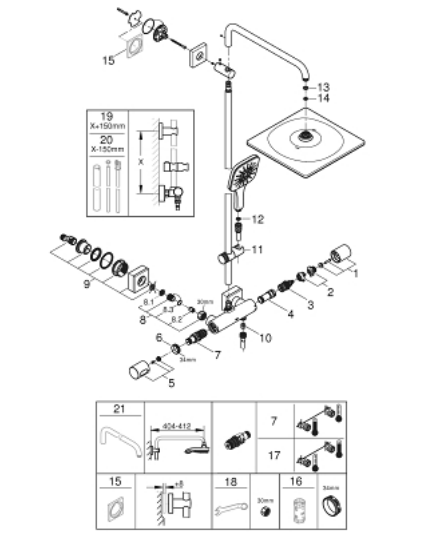

26 837 DA0 RAINSHOWER SMARTACTIVE 310 CUBE SHOWER SYSTEM WITH SAFETY MIXER FOR WALL MOUNTING

SPARE PARTS, November 2022 – now

- 1: shut-off handle aquadimmer (Spare part-nr. 47804DA0)
- 2: Stop (Spare part-nr. 47723000)
- 3: Aquadimmer (Spare part-nr. 47364000)
- 4: Water flow (Spare part-nr. 47887000)
- 5: temperature control handle (Spare part-nr. 47811DA0)
- 6: Fitting ring (Spare part-nr. 47743000)
- 7: Thermostatic compact cartridge 1/2" (Spare part-nr. 47439000)
- 8: non-return valves (Spare part-nr. 47189DA0)
- 8.1: Dirt strainer (Spare part-nr. 0726400M)
- 8.2: Non-return valve (Spare part-nr. 08565000)
- 8.3: O-ring $\varnothing 17 \times \varnothing 2$ (Spare part-nr. 0305500M)
- 9: S-union (Spare part-nr. 47824DA0)
- 10: Non-return valve (Spare part-nr. 08565000)
- 11: Glider (Spare part-nr. 48424DA0)
- 12: Dirt strainer (Spare part-nr. 0700200M)
- 13: Fibre seal dia. $\varnothing 18.5 \times \varnothing 12 \times 2$ (Spare part-nr. 0138900M)
- 14: Dirt strainer (Spare part-nr. 48007000)
- 16: Socket Spanner (Spare part-nr. 19332000)*
- 17: GROHE TurboStat cartridge 1/2" (Spare part-nr. 47175000)*
- 18: Special spanner (Spare part-nr. 19377000)*

* Optional accessories