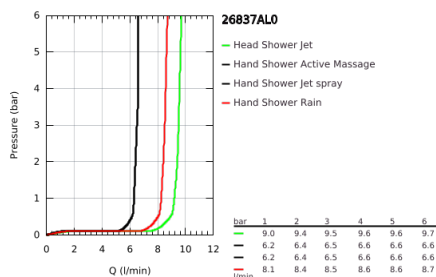

26 837 AL0 RAINSHOWER SMARTACTIVE 310 CUBE SHOWER SYSTEM WITH SAFETY MIXER FOR WALL MOUNTING

PRODUCT DESCRIPTION

- Colour: brushed hard graphite
- horizontal swivable 450 mm shower arm
- exposed Safety Mixer with Aquadimmer function
- head shower Rainshower Mono 310 Cube
- maximum flow rate (at 3 bar): 9.5 l/min
- with ball joint
- hand shower Rainshower SmartActive 130 Cube
- maximum flow rate (at 3 bar): 8.5 l/min
- adjustable in height with gliding element
- Silverflex shower hose 1750 mm
- GROHE EcoJoy - less water, perfect flow
- GROHE TurboStat - compact cartridge with wax thermoelement
- GROHE SafeStop - safety button at 38°C
- GROHE SafeStop Plus - optional temperature limiter at 43°C included
- GROHE CoolTouch - no risk of scalding
- GROHE DreamSpray - perfect spray pattern
- GROHE One-Click Showering spray selection with one click
- GROHE LongLife finish
- Flexible Installation - 1 adjustable bracket for existing drill holes
- GROHE SpeedClean - effortless limescale removal
- minimum flow rate 5 l/min.
- DR-brass