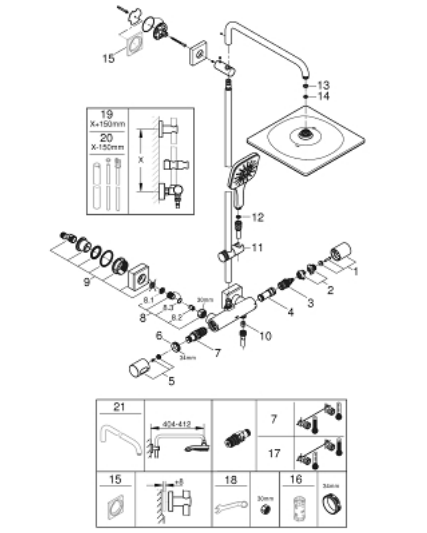

26 837 AL0 RAINSHOWER SMARTACTIVE 310 CUBE SHOWER SYSTEM WITH SAFETY MIXER FOR WALL MOUNTING

SPARE PARTS, July 2021 – now

- 1: shut-off handle aquadimmer (Spare part-nr. 47804AL0)
- 2: Stop (Spare part-nr. 47723000)
- 3: Aquadimmer (Spare part-nr. 47364000)
- 4: Water flow (Spare part-nr. 47887000)
- 5: temperature control handle (Spare part-nr. 47811AL0)
- 6: Fitting ring (Spare part-nr. 47743000)
- 7: Thermostatic compact cartridge 1/2" (Spare part-nr. 47439000)
- 8: Non-return valve (Spare part-nr. 47189AL0)
- 8.1: Dirt strainer (Spare part-nr. 0726400M)
- 8.2: Non-return valve (Spare part-nr. 08565000)
- 8.3: O-ring $\varnothing 17 \times \varnothing 2$ (Spare part-nr. 0305500M)
- 9: S-union (Spare part-nr. 47824AL0)
- 10: Non-return valve (Spare part-nr. 08565000)
- 11: Glider (Spare part-nr. 48424AL0)
- 12: Dirt strainer (Spare part-nr. 0700200M)
- 13: Fibre seal dia. $\varnothing 18.5 \times \varnothing 12 \times 2$ (Spare part-nr. 0138900M)
- 14: Dirt strainer (Spare part-nr. 48007000)
- 16: Socket Spanner (Spare part-nr. 19332000)*
- 17: GROHE TurboStat cartridge 1/2" (Spare part-nr. 47175000)*
- 18: Special spanner (Spare part-nr. 19377000)*