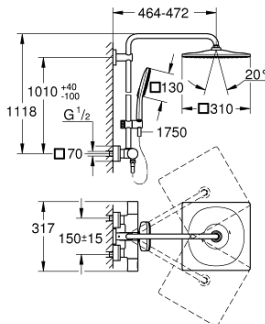

26 837 AL0 RAINSHOWER SMARTACTIVE 310 CUBE SHOWER SYSTEM WITH SAFETY MIXER FOR WALL MOUNTING

PRODUCT DESCRIPTION

- Colour: brushed hard graphite
- horizontal swivable 450 mm shower arm
- exposed Safety Mixer with Aquadimmer function
- head shower Rainshower Mono 310 Cube
- maximum flow rate (at 3 bar): 9.5 l/min
- with ball joint
- hand shower Rainshower SmartActive 130 Cube
- maximum flow rate (at 3 bar): 8.5 l/min
- adjustable in height with gliding element
- Silverflex shower hose 1750 mm
- GROHE EcoJoy - less water, perfect flow
- GROHE TurboStat - compact cartridge with wax thermoelement
- GROHE SafeStop - safety button at 38°C
- GROHE SafeStop Plus - optional temperature limiter at 43°C included
- GROHE CoolTouch - no risk of scalding
- GROHE DreamSpray - perfect spray pattern
- GROHE One-Click Showering spray selection with one click
- GROHE LongLife finish
- Flexible Installation - 1 adjustable bracket for existing drill holes
- GROHE SpeedClean - effortless limescale removal
- minimum flow rate 5 l/min.
- DR-brass