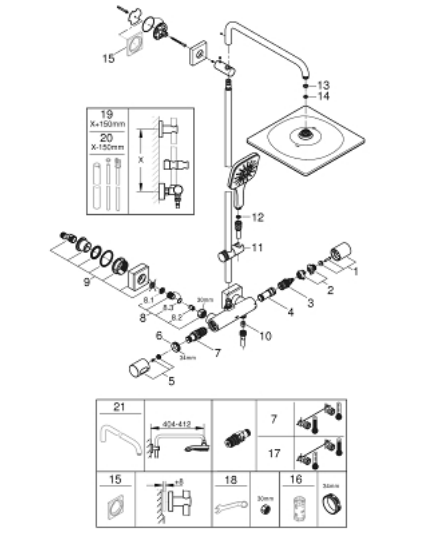

26 837 A00 RAINSHOWER SMARTACTIVE 310 CUBE SHOWER SYSTEM WITH SAFETY MIXER FOR WALL MOUNTING

PRODUCT DESCRIPTION

- Colour: hard graphite
- horizontal swivable 450 mm shower arm
- exposed Safety Mixer with Aquadimmer function
- head shower Rainshower Mono 310 Cube
- maximum flow rate (at 3 bar): 9.5 l/min
- with ball joint
- hand shower Rainshower SmartActive 130 Cube
- maximum flow rate (at 3 bar): 8.5 l/min
- adjustable in height with gliding element
- Silverflex shower hose 1750 mm
- GROHE EcoJoy - less water, perfect flow
- GROHE TurboStat - compact cartridge with wax thermoelement
- GROHE SafeStop - safety button at 38°C
- GROHE SafeStop Plus - optional temperature limiter at 43°C included
- GROHE CoolTouch - no risk of scalding
- GROHE DreamSpray - perfect spray pattern

26 837 A00 RAINSHOWER SMARTACTIVE 310 CUBE SHOWER SYSTEM WITH SAFETY MIXER FOR WALL MOUNTING

SPARE PARTS, July 2021 – now

- 1: shut-off handle aquadimmer (Spare part-nr. 47804A00)
- 2: Stop (Spare part-nr. 47723000)
- 3: Aquadimmer (Spare part-nr. 47364000)
- 4: Water flow (Spare part-nr. 47887000)
- 5: temperature control handle (Spare part-nr. 47811A00)
- 6: Fitting ring (Spare part-nr. 47743000)
- 7: Thermostatic compact cartridge 1/2" (Spare part-nr. 47439000)
- 8: Non-return valve (Spare part-nr. 47189A00)
- 8.1: Dirt strainer (Spare part-nr. 0726400M)
- 8.2: Non-return valve (Spare part-nr. 08565000)
- 8.3: O-ring $\varnothing 17 \times \varnothing 2$ (Spare part-nr. 0305500M)
- 9: S-union (Spare part-nr. 47824A00)
- 10: Non-return valve (Spare part-nr. 08565000)
- 11: Glider (Spare part-nr. 48424A00)
- 12: Dirt strainer (Spare part-nr. 0700200M)
- 13: Fibre seal dia. $\varnothing 18.5 \times \varnothing 12 \times 2$ (Spare part-nr. 0138900M)
- 14: Dirt strainer (Spare part-nr. 48007000)
- 16: Socket Spanner (Spare part-nr. 19332000)*
- 17: GROHE TurboStat cartridge 1/2" (Spare part-nr. 47175000)*
- 18: Special spanner (Spare part-nr. 19377000)*