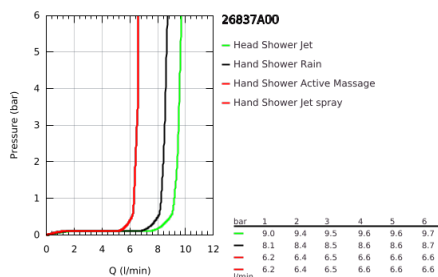

26 837 A00 RAINSHOWER SMARTACTIVE 310 CUBE SHOWER SYSTEM WITH SAFETY MIXER FOR WALL MOUNTING

PRODUCT DESCRIPTION

- Colour: hard graphite
- horizontal swivable 450 mm shower arm
- exposed Safety Mixer with Aquadimmer function
- head shower Rainshower Mono 310 Cube
- maximum flow rate (at 3 bar): 9.5 l/min
- with ball joint
- hand shower Rainshower SmartActive 130 Cube
- maximum flow rate (at 3 bar): 8.5 l/min
- adjustable in height with gliding element
- Silverflex shower hose 1750 mm
- GROHE EcoJoy - less water, perfect flow
- GROHE TurboStat - compact cartridge with wax thermoelement
- GROHE SafeStop - safety button at 38°C
- GROHE SafeStop Plus - optional temperature limiter at 43°C included
- GROHE CoolTouch - no risk of scalding
- GROHE DreamSpray - perfect spray pattern

- GROHE One-Click Showering spray selection with one click
- GROHE LongLife finish
- Flexible Installation - 1 adjustable bracket for existing drill holes
- GROHE SpeedClean - effortless limescale removal
- minimum flow rate 5 l/min.
- DR-brass