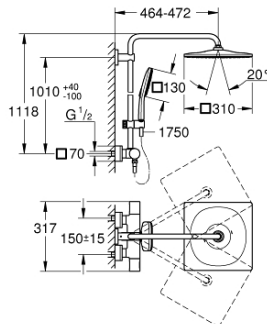

26 837 A00 RAINSHOWER SMARTACTIVE 310 CUBE SHOWER SYSTEM WITH SAFETY MIXER FOR WALL MOUNTING

PRODUCT DESCRIPTION

- Colour: hard graphite
- horizontal swivable 450 mm shower arm
- exposed Safety Mixer with Aquadimmer function
- head shower Rainshower Mono 310 Cube
- maximum flow rate (at 3 bar): 9.5 l/min
- with ball joint
- hand shower Rainshower SmartActive 130 Cube
- maximum flow rate (at 3 bar): 8.5 l/min
- adjustable in height with gliding element
- Silverflex shower hose 1750 mm
- GROHE EcoJoy - less water, perfect flow
- GROHE TurboStat - compact cartridge with wax thermoelement
- GROHE SafeStop - safety button at 38°C
- GROHE SafeStop Plus - optional temperature limiter at 43°C included
- GROHE CoolTouch - no risk of scalding
- GROHE DreamSpray - perfect spray pattern

26 837 A00 RAINSHOWER SMARTACTIVE 310 CUBE SHOWER SYSTEM WITH SAFETY MIXER FOR WALL MOUNTING

SPARE PARTS, July 2021 – now

- 1: shut-off handle aquadimmer (Spare part-nr. 47804A00)
- 2: Stop (Spare part-nr. 47723000)
- 3: Aquadimmer (Spare part-nr. 47364000)
- 4: Water flow (Spare part-nr. 47887000)
- 5: temperature control handle (Spare part-nr. 47811A00)
- 6: Fitting ring (Spare part-nr. 47743000)
- 7: Thermostatic compact cartridge 1/2" (Spare part-nr. 47439000)
- 8: Non-return valve (Spare part-nr. 47189A00)
- 8.1: Dirt strainer (Spare part-nr. 0726400M)
- 8.2: Non-return valve (Spare part-nr. 08565000)
- 8.3: O-ring $\varnothing 17 \times \varnothing 2$ (Spare part-nr. 0305500M)
- 9: S-union (Spare part-nr. 47824A00)
- 10: Non-return valve (Spare part-nr. 08565000)
- 11: Glider (Spare part-nr. 48424A00)
- 12: Dirt strainer (Spare part-nr. 0700200M)
- 13: Fibre seal dia. $\varnothing 18.5 \times \varnothing 12 \times 2$ (Spare part-nr. 0138900M)
- 14: Dirt strainer (Spare part-nr. 48007000)
- 16: Socket Spanner (Spare part-nr. 19332000)*
- 17: GROHE TurboStat cartridge 1/2" (Spare part-nr. 47175000)*
- 18: Special spanner (Spare part-nr. 19377000)*