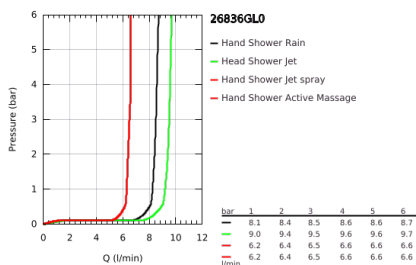

26 836 GL0 RAINSHOWER SMARTACTIVE 310 SHOWER SYSTEM WITH SAFETY MIXER FOR WALL MOUNTING

PRODUCT DESCRIPTION

- Colour: cool sunrise
- horizontal swivable 450 mm shower arm
- exposed Safety Mixer with Aquadimmer function
- head shower Rainshower Mono 310
- maximum flow rate (at 3 bar): 9.5 l/min
- with ball joint
- hand shower Rainshower SmartActive 130
- maximum flow rate (at 3 bar): 8.5 l/min
- adjustable in height with gliding element
- Silverflex shower hose 1750 mm
- GROHE EcoJoy - less water, perfect flow
- GROHE TurboStat - compact cartridge with wax thermoelement
- GROHE SafeStop - safety button at 38°C
- GROHE SafeStop Plus - optional temperature limiter at 43°C included
- GROHE CoolTouch - no risk of scalding
- GROHE DreamSpray - perfect spray pattern
- GROHE SmartTip showering spray selection via push of a ring
- GROHE LongLife finish
- Flexible Installation - 1 adjustable bracket for existing drill holes
- GROHE SpeedClean - effortless limescale removal
- minimum flow rate 5 l/min.
- DR-brass