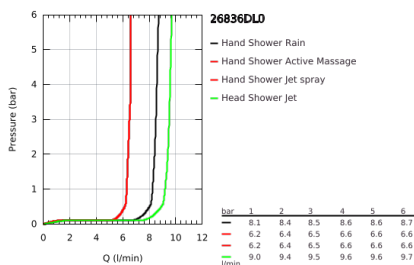

## 26 836 DL0 RAINSHOWER SMARTACTIVE 310 SHOWER SYSTEM WITH SAFETY MIXER FOR WALL MOUNTING

### PRODUCT DESCRIPTION

- Colour: brushed warm sunset
- horizontal swivable 450 mm shower arm
- exposed Safety Mixer with Aquadimmer function
- head shower Rainshower Mono 310
- maximum flow rate (at 3 bar): 9.5 l/min
- with ball joint
- hand shower Rainshower SmartActive 130
- maximum flow rate (at 3 bar): 8.5 l/min
- adjustable in height with gliding element
- Silverflex shower hose 1750 mm
- GROHE EcoJoy - less water, perfect flow
- GROHE TurboStat - compact cartridge with wax thermoelement
- GROHE SafeStop - safety button at 38°C
- GROHE SafeStop Plus - optional temperature limiter at 43°C included
- GROHE CoolTouch - no risk of scalding
- GROHE DreamSpray - perfect spray pattern
- GROHE SmartTip showering spray selection via push of a ring
- GROHE LongLife finish
- Flexible Installation - 1 adjustable bracket for existing drill holes
- GROHE SpeedClean - effortless limescale removal
- minimum flow rate 5 l/min.
- DR-brass