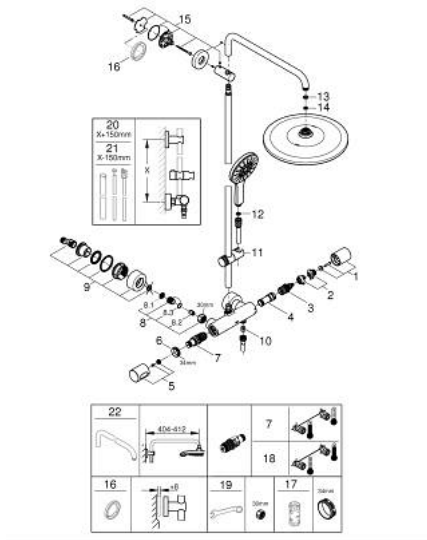

26 836 DC0 RAINSHOWER SMARTACTIVE 310 SHOWER SYSTEM WITH SAFETY MIXER FOR WALL MOUNTING

SPARE PARTS, July 2021 – now

1. 1: shut-off handle aquadimmer (Spare part-nr. 47804DC0)
   - 2: Stop (Spare part-nr. 47723000)
   - 3: Aquadimmer (Spare part-nr. 47364000)
   - 4: Water flow (Spare part-nr. 47887000)
   - 5: temperature control handle (Spare part-nr. 47811DC0)
   - 6: Fitting ring (Spare part-nr. 47743000)
   - 7: Thermostatic compact cartridge 1/2" (Spare part-nr. 47439000)
   - 8: Non-return valve (Spare part-nr. 47189DC0)
   - 8.1: Dirt strainer (Spare part-nr. 0726400M)
   - 8.2: Non-return valve (Spare part-nr. 08565000)
   - 8.3: O-ring $\varnothing 17 \times \varnothing 2$ (Spare part-nr. 0305500M)
   - 9: S-union (Spare part-nr. 12693DC0)
   - 10: Non-return valve (Spare part-nr. 08565000)
   - 11: Glider (Spare part-nr. 48424DC0)
   - 12: Dirt strainer (Spare part-nr. 0700200M)
   - 13: Fibre seal dia. $\varnothing 18.5 \times \varnothing 12 \times 2$ (Spare part-nr. 0138900M)
   - 14: Dirt strainer (Spare part-nr. 48007000)
   - 15: Shower bar holder (Spare part-nr. 48279DC0)
   - 17: Socket Spanner (Spare part-nr. 19332000)*
   - 18: GROHE TurboStat cartridge 1/2" (Spare part-nr. 47175000)*
   - 19: Special spanner (Spare part-nr. 19377000)*
2. Optional accessories