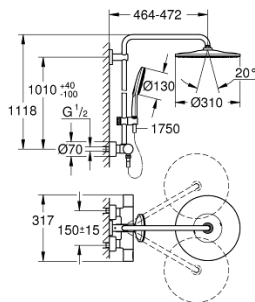

26 836 DC0 RAINSHOWER SMARTACTIVE 310 SHOWER SYSTEM WITH SAFETY MIXER FOR WALL MOUNTING

PRODUCT DESCRIPTION

- Colour: supersteel
- horizontal swivable 450 mm shower arm
- exposed Safety Mixer with Aquadimmer function
- head shower Rainshower Mono 310
- maximum flow rate (at 3 bar): 9.5 l/min
- with ball joint
- hand shower Rainshower SmartActive 130
- maximum flow rate (at 3 bar): 8.5 l/min
- adjustable in height with gliding element
- Silverflex shower hose 1750 mm
- GROHE EcoJoy - less water, perfect flow
- GROHE TurboStat - compact cartridge with wax thermoelement
- GROHE SafeStop - safety button at 38°C
- GROHE SafeStop Plus - optional temperature limiter at 43°C included
- GROHE CoolTouch - no risk of scalding
- GROHE DreamSpray - perfect spray pattern
- GROHE SmartTip showering spray selection via push of a ring
- GROHE LongLife finish
- Flexible Installation - 1 adjustable bracket for existing drill holes
- GROHE SpeedClean - effortless limescale removal
- minimum flow rate 5 l/min.
- DR-brass