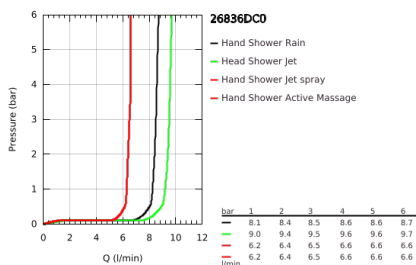

26 836 DC0 RAINSHOWER SMARTACTIVE 310 SHOWER SYSTEM WITH SAFETY MIXER FOR WALL MOUNTING

PRODUCT DESCRIPTION

- Colour: supersteel
- horizontal swivable 450 mm shower arm
- exposed Safety Mixer with Aquadimmer function
- head shower Rainshower Mono 310
- maximum flow rate (at 3 bar): 9.5 l/min
- with ball joint
- hand shower Rainshower SmartActive 130
- maximum flow rate (at 3 bar): 8.5 l/min
- adjustable in height with gliding element
- Silverflex shower hose 1750 mm
- GROHE EcoJoy - less water, perfect flow
- GROHE TurboStat - compact cartridge with wax thermoelement
- GROHE SafeStop - safety button at 38°C
- GROHE SafeStop Plus - optional temperature limiter at 43°C included
- GROHE CoolTouch - no risk of scalding
- GROHE DreamSpray - perfect spray pattern
- GROHE SmartTip showering spray selection via push of a ring
- GROHE LongLife finish
- Flexible Installation - 1 adjustable bracket for existing drill holes
- GROHE SpeedClean - effortless limescale removal
- minimum flow rate 5 l/min.
- DR-brass