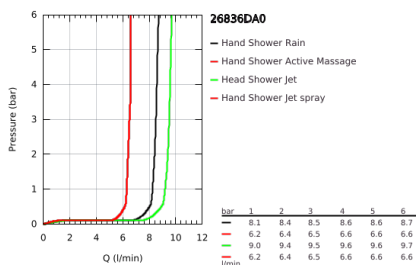

26 836 DA0 RAINSHOWER SMARTACTIVE 310 SHOWER SYSTEM WITH SAFETY MIXER FOR WALL MOUNTING

PRODUCT DESCRIPTION

- Colour: warm sunset
- horizontal swivable 450 mm shower arm
- exposed Safety Mixer with Aquadimmer function
- head shower Rainshower Mono 310
- maximum flow rate (at 3 bar): 9.5 l/min
- with ball joint
- hand shower Rainshower SmartActive 130
- maximum flow rate (at 3 bar): 8.5 l/min
- adjustable in height with gliding element
- Silverflex shower hose 1750 mm
- GROHE EcoJoy - less water, perfect flow
- GROHE TurboStat - compact cartridge with wax thermoelement
- GROHE SafeStop - safety button at 38°C
- GROHE SafeStop Plus - optional temperature limiter at 43°C included
- GROHE CoolTouch - no risk of scalding
- GROHE DreamSpray - perfect spray pattern
- GROHE SmartTip showering spray selection via push of a ring
- GROHE LongLife finish
- Flexible Installation - 1 adjustable bracket for existing drill holes
- GROHE SpeedClean - effortless limescale removal
- minimum flow rate 5 l/min.
- DR-brass