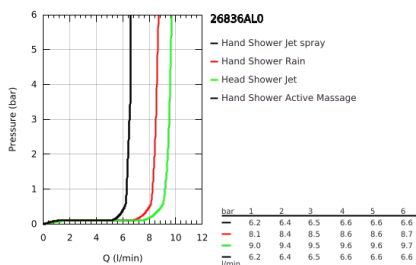

26 836 AL0 RAINSHOWER SMARTACTIVE 310 SHOWER SYSTEM WITH SAFETY MIXER FOR WALL MOUNTING

PRODUCT DESCRIPTION

- Colour: brushed hard graphite
- horizontal swivable 450 mm shower arm
- exposed Safety Mixer with Aquadimmer function
- head shower Rainshower Mono 310
- maximum flow rate (at 3 bar): 9.5 l/min
- with ball joint
- hand shower Rainshower SmartActive 130
- maximum flow rate (at 3 bar): 8.5 l/min
- adjustable in height with gliding element
- Silverflex shower hose 1750 mm
- GROHE EcoJoy - less water, perfect flow
- GROHE TurboStat - compact cartridge with wax thermoelement
- GROHE SafeStop - safety button at 38°C
- GROHE SafeStop Plus - optional temperature limiter at 43°C included
- GROHE CoolTouch - no risk of scalding
- GROHE DreamSpray - perfect spray pattern
- GROHE SmartTip showering spray selection via push of a ring
- GROHE LongLife finish
- Flexible Installation - 1 adjustable bracket for existing drill holes
- GROHE SpeedClean - effortless limescale removal
- minimum flow rate 5 l/min.
- DR-brass