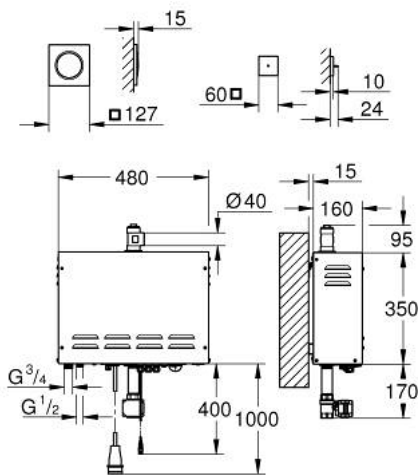

### PRODUCT DESCRIPTION

- consisting of:
- steam generator 3.3 to 9.9 kW
- 480 x 350 x 160 mm
- suitable for steam rooms up to 16 m<sup>3</sup>
- supply voltage 400 V 3L+N+PE AC, 50 Hz
- power 9.9 kW
- water inlet 3/4"
- operating pressure 1 - 10 bar (via pressure reducer)
- automatic emptying
- water outlet 1/2"
- steam outlet 1/2"
- type of protection IP 23
- CE approved
- with connection plug
- steam outlet module with indentation for fragranced oil
- 127 x 127 mm
- connection thread 1/2"
- temperature sensor module
- 60 x 60 x 12 mm
- GROHE LongLife finish
- requires rough-in set (29 414), F-digital Deluxe base unit box (112 133 9990), power supply (117 699 9990) and various cable connections – all components to be ordered separately due to installation situation