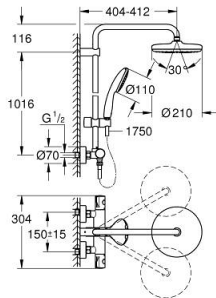

26 811 243 1 TEMPESTA SYSTEM 210 SHOWER SYSTEM WITH SAFETY MIXER FOR WALL MOUNTING

PRODUCT DESCRIPTION

- Colour: matte black
- consisting of:
 - horizontal swivable 390 mm shower arm
 - exposed Safety Mixer with Aquadimmer function
 - allows change between:
 - head shower Tempesta 210
 - spray plate black
 - spray pattern: Rain
 - maximum flow rate (at 3 bar): 7.3 l/min
- with ball joint
- rotation angle $\pm 15^\circ$
- hand shower Tempesta 110
 - spray pattern: Rain
 - maximum flow rate (at 3 bar): 7.8 l/min
 - adjustable in height with gliding element
- shower hose 1750 mm 1/2" x 1/2" (28 388)
- maximum flow rate system (at 3 bar): 7.8 l/min
- GROHE EcoJoy - less water, perfect flow
- GROHE TurboStat - compact cartridge with wax thermoelement
- GROHE SafeStop - safety button at 38°C
- GROHE SafeStop Plus - optional temperature limiter at 43°C included
- GROHE DreamSpray - perfect spray pattern
- ShockProof silicone ring prevents damages caused by shower falling
- GROHE SpeedClean - effortless limescale removal
- Inner WaterGuide - inner insulation for surface protection
- TwistStop - to prevent hose from twisting
- suitable for instantaneous heaters from 18 kW/h
- minimum flow rate 5 l/min.
- optional upgrade: GROHE EasyReach tray (26 362)