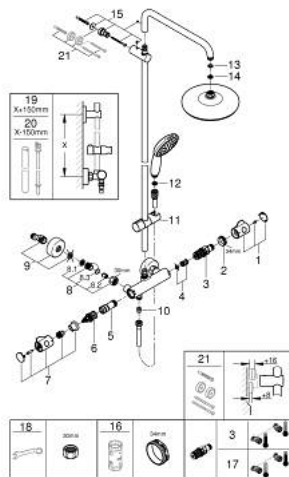

26 811 243 1 TEMPESTA SYSTEM 210 SHOWER SYSTEM WITH SAFETY MIXER FOR WALL MOUNTING

SPARE PARTS, February 2024 – now

1. 1: GRT 800 temperature control handle (Spare part-nr. 479812430)
   - 2: Fitting ring (Spare part-nr. 47743000)
   - 3: Thermostatic compact cartridge 1/2" (Spare part-nr. 47439000)
   - 4: Buffer (Spare part-nr. 47398000)
   - 5: Water flow (Spare part-nr. 47751000)
   - 6: Aquadimmer (Spare part-nr. 12433000)
   - 7: Shut-off handle Aquadimmer (Spare part-nr. 490562430)
   - 8: Non-return valve (Spare part-nr. 471892430)
   - 8.1: Dirt strainer (Spare part-nr. 0726400M)
   - 8.2: Non-return valve (Spare part-nr. 08565000)
   - 8.3: O-ring $\varnothing 17 \times \varnothing 2$ (Spare part-nr. 0305500M)
   - 9: S-union (Spare part-nr. 126622430)
   - 10: Non-return valve (Spare part-nr. 08565000)
   - 11: Glider (Spare part-nr. 486092430)
   - 12: Dirt strainer (Spare part-nr. 0700200M)
   - 13: Fibre seal dia. $\varnothing 18.5 \times \varnothing 12 \times 2$ (Spare part-nr. 0138900M)
   - 14: Dirt strainer (Spare part-nr. 48007000)
   - 15: Shower bar holder (Spare part-nr. 48423000)
   - 16: Socket Spanner (Spare part-nr. 19332000)*
   - 17: GROHE TurboStat cartridge 1/2" (Spare part-nr. 47175000)*
   - 18: Special spanner (Spare part-nr. 19377000)*
2. Optional accessories