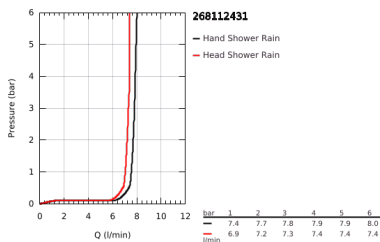

26 811 243 1 TEMPESTA SYSTEM 210 SHOWER SYSTEM WITH SAFETY MIXER FOR WALL MOUNTING

PRODUCT DESCRIPTION

- Colour: matte black
- consisting of:
 - horizontal swivable 390 mm shower arm
 - exposed Safety Mixer with Aquadimmer function
 - allows change between:
 - head shower Tempesta 210
 - spray plate black
 - spray pattern: Rain
 - maximum flow rate (at 3 bar): 7.3 l/min
- with ball joint
- rotation angle $\pm 15^\circ$
- hand shower Tempesta 110
 - spray pattern: Rain
 - maximum flow rate (at 3 bar): 7.8 l/min
 - adjustable in height with gliding element
- shower hose 1750 mm 1/2" x 1/2" (28 388)
- maximum flow rate system (at 3 bar): 7.8 l/min
- GROHE EcoJoy - less water, perfect flow
- GROHE TurboStat - compact cartridge with wax thermoelement
- GROHE SafeStop - safety button at 38°C
- GROHE SafeStop Plus - optional temperature limiter at 43°C included
- GROHE DreamSpray - perfect spray pattern
- ShockProof silicone ring prevents damages caused by shower falling
- GROHE SpeedClean - effortless limescale removal
- Inner WaterGuide - inner insulation for surface protection
- TwistStop - to prevent hose from twisting
- suitable for instantaneous heaters from 18 kW/h
- minimum flow rate 5 l/min.
- optional upgrade: GROHE EasyReach tray (26 362)