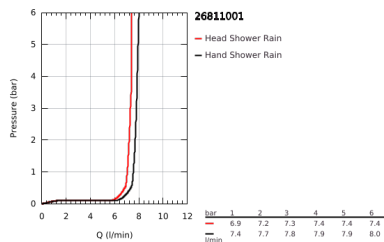

26 811 001 TEMPESTA SYSTEM 210 SHOWER SYSTEM WITH SAFETY MIXER FOR WALL MOUNTING

PRODUCT DESCRIPTION

- Colour: chrome
- consisting of:
 - horizontal swivable 390 mm shower arm
 - exposed Safety Mixer with Aquadimmer function
 - allows change between:
 - head shower Tempesta 210 (26 410)
 - spray plate white
 - spray pattern: Rain
 - maximum flow rate (at 3 bar): 7.3 l/min
 - with ball joint
 - rotation angle $\pm 15^\circ$
 - hand shower Tempesta 110 (27 923)
 - spray pattern: Rain
 - maximum flow rate (at 3 bar): 7.8 l/min
 - adjustable in height with gliding element
 - Rotaflex TwistStop shower hose 1750 mm 1/2" x 1/2" (28 410)
 - AquaCalibrator limits maximum flow rate of system (at 3 bar): 7.8 l/min
 - GROHE EcoJoy - less water, perfect flow
 - GROHE TurboStat - compact cartridge with wax thermoelement
 - GROHE SafeStop - safety button at 38°C
 - GROHE SafeStop Plus - optional temperature limiter at 43°C included
 - GROHE DreamSpray - perfect spray pattern
 - ShockProof silicone ring prevents damages caused by shower falling
 - GROHE LongLife finish
 - GROHE SpeedClean - effortless limescale removal
 - Inner WaterGuide - inner insulation for surface protection
 - TwistStop - to prevent hose from twisting
 - suitable for instantaneous heaters from 18 kW/h
 - minimum flow rate 5 l/min.
 - optional upgrade: GROHE EasyReach tray (26 362)