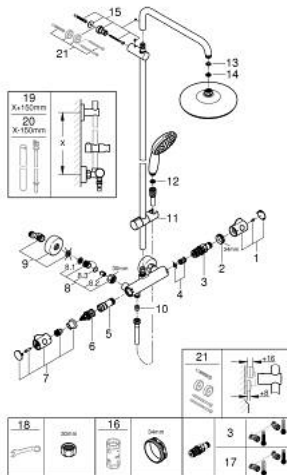

26 811 001 TEMPESTA SYSTEM 210 SHOWER SYSTEM WITH SAFETY MIXER FOR WALL MOUNTING

SPARE PARTS, November 2021 – now

1. 1: Temperature control handle (Spare part-nr. 47981000)
2. 2: Fitting ring (Spare part-nr. 47743000)
3. 3: Thermostatic compact cartridge 1/2" (Spare part-nr. 47439000)
4. 4: Buffer (Spare part-nr. 47398000)
5. 5: Water flow (Spare part-nr. 47751000)
6. 6: Aquadimmer (Spare part-nr. 12433000)
7. 7: Shut-off handle Aquadimmer (Spare part-nr. 49056000)
8. 8: Non-return valve (Spare part-nr. 47189000)
- 8.1: Dirt strainer (Spare part-nr. 0726400M)
- 8.2: Non-return valve (Spare part-nr. 08565000)
- 8.3: O-ring $\varnothing 17 \times \varnothing 2$ (Spare part-nr. 0305500M)
12. 9: S-union (Spare part-nr. 12662000)
13. 10: Non-return valve (Spare part-nr. 08565000)
14. 11: Glider (Spare part-nr. 48609000)
15. 12: Dirt strainer (Spare part-nr. 0700200M)
16. 13: Fibre seal dia. $\varnothing 18.5 \times \varnothing 12 \times 2$ (Spare part-nr. 0138900M)
17. 14: Dirt strainer (Spare part-nr. 48007000)
18. 15: Shower bar holder (Spare part-nr. 48423000)
19. 16: Socket Spanner (Spare part-nr. 19332000)*
20. 17: GROHE TurboStat cartridge 1/2" (Spare part-nr. 47175000)*
21. 18: Special spanner (Spare part-nr. 19377000)*
22. 19: Shower system pipe for retrofitting (Spare part-nr. 48514000)*
23. 20: Shower system pipe for retrofitting (Spare part-nr. 48515000)*
24. 21: Compensation disc (Spare part-nr. 26496000)*

* Optional accessories