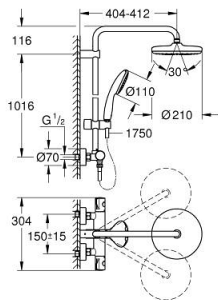

26 811 001 TEMPESTA SYSTEM 210 SHOWER SYSTEM WITH SAFETY MIXER FOR WALL MOUNTING

PRODUCT DESCRIPTION

- Colour: chrome
- consisting of:
 - horizontal swivable 390 mm shower arm
 - exposed Safety Mixer with Aquadimmer function
 - allows change between:
 - head shower Tempesta 210 (26 410)
 - spray plate white
 - spray pattern: Rain
 - maximum flow rate (at 3 bar): 7.3 l/min
 - with ball joint
 - rotation angle $\pm 15^\circ$
 - hand shower Tempesta 110 (27 923)
 - spray pattern: Rain
 - maximum flow rate (at 3 bar): 7.8 l/min
 - adjustable in height with gliding element
 - Rotaflex TwistStop shower hose 1750 mm 1/2" x 1/2" (28 410)
 - AquaCalibrator limits maximum flow rate of system (at 3 bar): 7.8 l/min
 - GROHE EcoJoy - less water, perfect flow
 - GROHE TurboStat - compact cartridge with wax thermoelement
 - GROHE SafeStop - safety button at 38°C
 - GROHE SafeStop Plus - optional temperature limiter at 43°C included
 - GROHE DreamSpray - perfect spray pattern
 - ShockProof silicone ring prevents damages caused by shower falling
 - GROHE LongLife finish
 - GROHE SpeedClean - effortless limescale removal
 - Inner WaterGuide - inner insulation for surface protection
 - TwistStop - to prevent hose from twisting
 - suitable for instantaneous heaters from 18 kW/h
 - minimum flow rate 5 l/min.
 - optional upgrade: GROHE EasyReach tray (26 362)