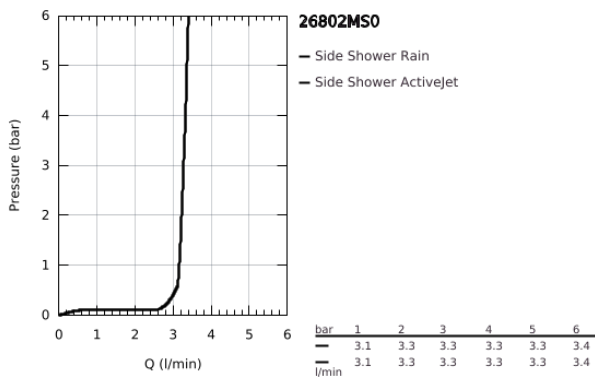

26 802 MS0 RAINSHOWER AQUA <P>BODY SPRAY CUBE 2 SPRAY</P>

PRODUCT DESCRIPTION

- Colour: satin steel
- spray patterns: PureRain, ActiveJet
- including concealed body and compound seal
- 75 x 75 mm
- pivoting range $\pm 15^\circ$ rotatable
- connection thread 1/2"
- GROHE EcoJoy - extra efficient water usage, perfect flow
- maximum flow rate (at 3 bar): 3.3 l/min
- GROHE DreamSpray - perfect spray pattern
- GROHE SpeedClean - effortless limescale removal
- minimum pressure 1.0 bar
- not suitable for instantaneous heater

26 802 MS0 RAINSHOWER AQUA <P>BODY SPRAY CUBE 2 SPRAY</P>

SPARE PARTS, October 2022 – now

1: Non-return valve (Spare part-nr. 48545000)