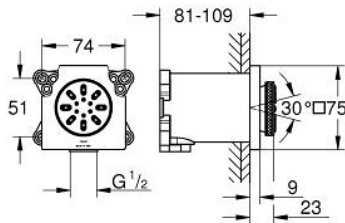

26 802 MS0 RAINSHOWER AQUA <P>BODY SPRAY CUBE 2 SPRAY</P>

PRODUCT DESCRIPTION

- Colour: satin steel
- spray patterns: PureRain, ActiveJet
- including concealed body and compound seal
- 75 x 75 mm
- pivoting range $\pm 15^\circ$ rotatable
- connection thread 1/2"
- GROHE EcoJoy - extra efficient water usage, perfect flow
- maximum flow rate (at 3 bar): 3.3 l/min
- GROHE DreamSpray - perfect spray pattern
- GROHE SpeedClean - effortless limescale removal
- minimum pressure 1.0 bar
- not suitable for instantaneous heater

26 802 MS0 RAINSHOWER AQUA <P>BODY SPRAY CUBE 2 SPRAY</P>

SPARE PARTS, October 2022 – now

1: Non-return valve (Spare part-nr. 48545000)