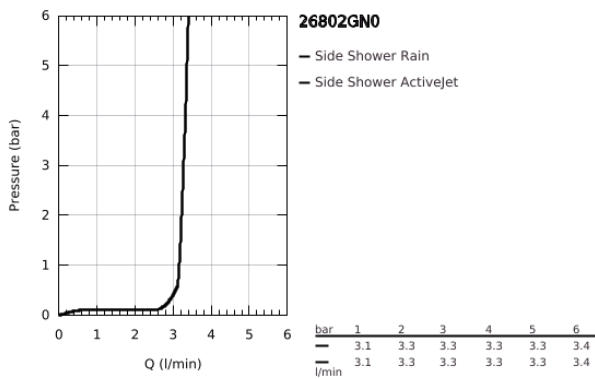

26 802 GN0 RAINSHOWER AQUA <P>BODY SPRAY CUBE 2 SPRAY</P>

PRODUCT DESCRIPTION

- Colour: brushed cool sunrise
- spray patterns: PureRain, ActiveJet
- maximum flow rate (at 3 bar): 3.3 l/min
- including concealed body and compound seal
- 75 x 75 mm
- pivoting range $\pm 15^\circ$ rotatable
- connection thread 1/2"
- throw distance 600 mm
- GROHE EcoJoy - extra efficient water usage, perfect flow
- GROHE DreamSpray - perfect spray pattern
- GROHE LongLife finish
- GROHE SpeedClean - effortless limescale removal
- minimum pressure 1.0 bar
- not suitable for instantaneous heater

26 802 GN0 **RAINSHOWER AQUA <P>BODY SPRAY CUBE 2 SPRAY</P>**

SPARE PARTS, November 2020 – now

1: Non-return valve (Spare part-nr. 48545000)