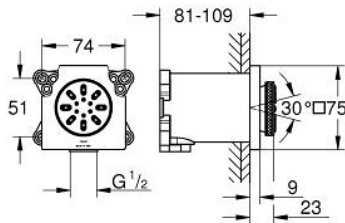

26 802 GN0 RAINSHOWER AQUA <P>BODY SPRAY CUBE 2 SPRAY</P>

PRODUCT DESCRIPTION

- Colour: brushed cool sunrise
- spray patterns: PureRain, ActiveJet
- maximum flow rate (at 3 bar): 3.3 l/min
- including concealed body and compound seal
- 75 x 75 mm
- pivoting range $\pm 15^\circ$ rotatable
- connection thread 1/2"
- throw distance 600 mm
- GROHE EcoJoy - extra efficient water usage, perfect flow
- GROHE DreamSpray - perfect spray pattern
- GROHE LongLife finish
- GROHE SpeedClean - effortless limescale removal
- minimum pressure 1.0 bar
- not suitable for instantaneous heater

26 802 GN0 **RAINSHOWER AQUA <P>BODY SPRAY CUBE 2 SPRAY</P>**

SPARE PARTS, November 2020 – now

1: Non-return valve (Spare part-nr. 48545000)