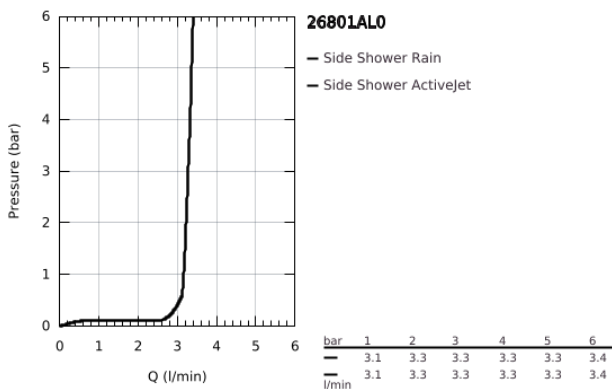

26 801 AL0 RAINSHOWER AQUA BODY SPRAY ROUND 2 SPRAY

PRODUCT DESCRIPTION

- Colour: brushed hard graphite
- spray patterns: PureRain, ActiveJet
- including concealed body and compound seal
- Ø75 mm
- pivoting range $\pm 15^\circ$ rotatable
- connection thread 1/2"
- throw distance 600 mm
- GROHE EcoJoy - extra efficient water usage, perfect flow
- maximum flow rate (at 3 bar): 3.3 l/min
- GROHE DreamSpray - perfect spray pattern
- GROHE SpeedClean - effortless limescale removal
- minimum pressure 1.0 bar
- not suitable for instantaneous heater

26 801 AL0 RAINSHOWER AQUA BODY SPRAY ROUND 2 SPRAY

SPARE PARTS, November 2020 – now

1: Non-return valve (Spare part-nr. 48545000)