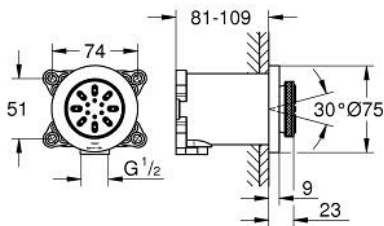

26 801 AL0 RAINSHOWER AQUA BODY SPRAY ROUND 2 SPRAY

PRODUCT DESCRIPTION

- Colour: brushed hard graphite
- spray patterns: PureRain, ActiveJet
- including concealed body and compound seal
- Ø75 mm
- pivoting range $\pm 15^\circ$ rotatable
- connection thread 1/2"
- throw distance 600 mm
- GROHE EcoJoy - extra efficient water usage, perfect flow
- maximum flow rate (at 3 bar): 3.3 l/min
- GROHE DreamSpray - perfect spray pattern
- GROHE SpeedClean - effortless limescale removal
- minimum pressure 1.0 bar
- not suitable for instantaneous heater

26 801 AL0 RAINSHOWER AQUA BODY SPRAY ROUND 2 SPRAY

SPARE PARTS, November 2020 – now

1: Non-return valve (Spare part-nr. 48545000)