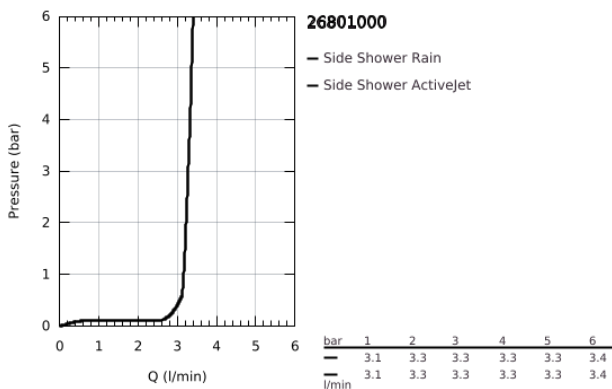

26 801 000 RAINSHOWER AQUA BODY SPRAY ROUND 2 SPRAY

PRODUCT DESCRIPTION

- Colour: chrome
- spray patterns: PureRain, ActiveJet
- maximum flow rate (at 3 bar): 3.3 l/min
- including concealed body and compound seal
- Ø; 75 mm
- pivoting range $\pm 15^\circ$ rotatable
- connection thread 1/2"
- throw distance 600 mm
- GROHE EcoJoy - extra efficient water usage, perfect flow
- GROHE DreamSpray - perfect spray pattern
- GROHE LongLife finish
- GROHE SpeedClean - effortless limescale removal
- minimum pressure 1.0 bar
- not suitable for instantaneous heater

26 801 000 **RAINSHOWER AQUA BODY SPRAY ROUND 2 SPRAY**

SPARE PARTS, November 2020 – now

1: Non-return valve (Spare part-nr. 48545000)