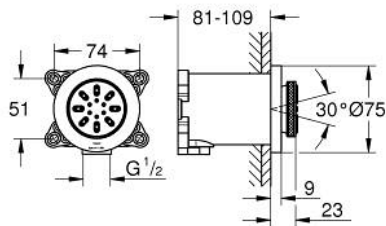

26 801 000 RAINSHOWER AQUA BODY SPRAY ROUND 2 SPRAY

PRODUCT DESCRIPTION

- Colour: chrome
- spray patterns: PureRain, ActiveJet
- maximum flow rate (at 3 bar): 3.3 l/min
- including concealed body and compound seal
- Ø; 75 mm
- pivoting range $\pm 15^\circ$ rotatable
- connection thread 1/2"
- throw distance 600 mm
- GROHE EcoJoy - extra efficient water usage, perfect flow
- GROHE DreamSpray - perfect spray pattern
- GROHE LongLife finish
- GROHE SpeedClean - effortless limescale removal
- minimum pressure 1.0 bar
- not suitable for instantaneous heater

26 801 000 **RAINSHOWER AQUA BODY SPRAY ROUND 2 SPRAY**

SPARE PARTS, November 2020 – now

1: Non-return valve (Spare part-nr. 48545000)