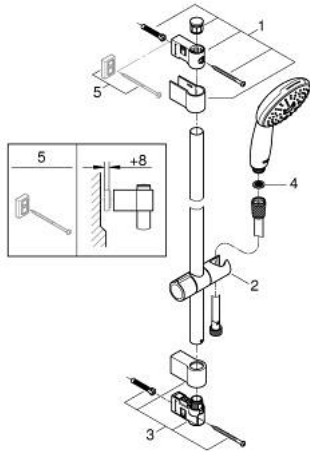

## 26 771 003 TEMPESTA 110 SHOWER RAIL SET 3 SPRAYS (RAIN, JET, MASSAGE)

### PRODUCT DESCRIPTION

- Colour: chrome
- hand shower Tempesta 110 (28 419)
- maximum flow rate (at 3 bar): 7.4 l/min
- shower rail, 900 mm (27 524)
- Relaxflex hose 1750 mm 1/2"x1/2" (28 154)
- GROHE EcoJoy - less water, perfect flow
- GROHE SmartSwitch - easily rotate the dial to enjoy your preferred spray option
- GROHE DreamSpray - perfect spray pattern
- GROHE LongLife finish
- Flexible Installation - 1 adjustable bracket for existing drill holes
- adjustable rail holder (turn and glide shower holder)
- GROHE SpeedClean - effortless limescale removal
- Inner WaterGuide - inner insulation for surface protection
- ShockProof silicone ring prevents damages caused by shower falling
- minimum pressure 1.0 bar
- suitable for instantaneous heater
- professional edition