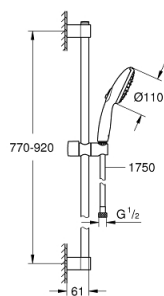

## 26 771 003 TEMPESTA 110 SHOWER RAIL SET 3 SPRAYS (RAIN, JET, MASSAGE)

### PRODUCT DESCRIPTION

- Colour: chrome
- hand shower Tempesta 110 (28 419)
- maximum flow rate (at 3 bar): 7.4 l/min
- shower rail, 900 mm (27 524)
- Relaxflex hose 1750 mm 1/2"x1/2" (28 154)
- GROHE EcoJoy - less water, perfect flow
- GROHE SmartSwitch - easily rotate the dial to enjoy your preferred spray option
- GROHE DreamSpray - perfect spray pattern
- GROHE LongLife finish
- Flexible Installation - 1 adjustable bracket for existing drill holes
- adjustable rail holder (turn and glide shower holder)
- GROHE SpeedClean - effortless limescale removal
- Inner WaterGuide - inner insulation for surface protection
- ShockProof silicone ring prevents damages caused by shower falling
- minimum pressure 1.0 bar
- suitable for instantaneous heater
- professional edition

### SPARE PARTS, April 2020 – now

- 1: Shower bar holder (Spare part-nr. 48607000)
  - 2: Glider (Spare part-nr. 48609000)
  - 3: Shower bar holder (Spare part-nr. 48608000)
  - 4: Dirt strainer (Spare part-nr. 0700200M)
  - 5: Compensation disc (Spare part-nr. 48543001)\*
- \* Optional accessories