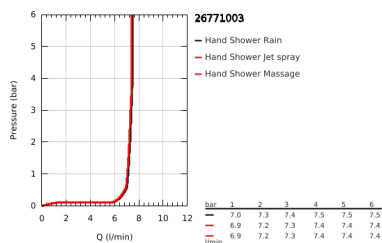

## 26 771 003 TEMPESTA 110 SHOWER RAIL SET 3 SPRAYS (RAIN, JET, MASSAGE)

### PRODUCT DESCRIPTION

- Colour: chrome
- hand shower Tempesta 110 (28 419)
- maximum flow rate (at 3 bar): 7.4 l/min
- shower rail, 900 mm (27 524)
- Relaxflex hose 1750 mm 1/2"x1/2" (28 154)
- GROHE EcoJoy - less water, perfect flow
- GROHE SmartSwitch - easily rotate the dial to enjoy your preferred spray option
- GROHE DreamSpray - perfect spray pattern
- GROHE LongLife finish
- Flexible Installation - 1 adjustable bracket for existing drill holes
- adjustable rail holder (turn and glide shower holder)
- GROHE SpeedClean - effortless limescale removal
- Inner WaterGuide - inner insulation for surface protection
- ShockProof silicone ring prevents damages caused by shower falling
- minimum pressure 1.0 bar
- suitable for instantaneous heater
- professional edition