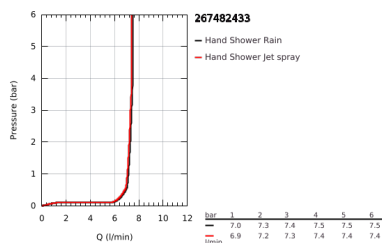

## 26 748 243 3 TEMPESTA CUBE 110 SHOWER RAIL SET 2 SPRAYS

### PRODUCT DESCRIPTION

- Colour: matte black
- hand shower Tempesta Cube 110 (26 746)
- spray patterns: Rain, Jet
- maximum flow rate (at 3 bar): 7.4 l/min
- shower rail, 600 mm (27 523)
- shower hose 1750 mm 1/2" x 1/2" (28 388)
- GROHE EcoJoy - less water, perfect flow
- GROHE SmartSwitch - easily rotate the dial to enjoy your preferred spray option
- GROHE DreamSpray - perfect spray pattern
- Flexible Installation - 1 adjustable bracket for existing drill holes
- adjustable rail holder (turn and glide shower holder)
- GROHE SpeedClean - effortless limescale removal
- Inner WaterGuide - inner insulation for surface protection
- ShockProof silicone ring prevents damages caused by shower falling
- suitable for instantaneous heater
- professional edition