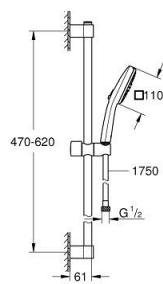

## 26 748 243 3 TEMPESTA CUBE 110 SHOWER RAIL SET 2 SPRAYS

### PRODUCT DESCRIPTION

- Colour: matte black
- hand shower Tempesta Cube 110 (26 746)
- spray patterns: Rain, Jet
- maximum flow rate (at 3 bar): 7.4 l/min
- shower rail, 600 mm (27 523)
- shower hose 1750 mm 1/2" x 1/2" (28 388)
- GROHE EcoJoy - less water, perfect flow
- GROHE SmartSwitch - easily rotate the dial to enjoy your preferred spray option
- GROHE DreamSpray - perfect spray pattern
- Flexible Installation - 1 adjustable bracket for existing drill holes
- adjustable rail holder (turn and glide shower holder)
- GROHE SpeedClean - effortless limescale removal
- Inner WaterGuide - inner insulation for surface protection
- ShockProof silicone ring prevents damages caused by shower falling
- suitable for instantaneous heater
- professional edition