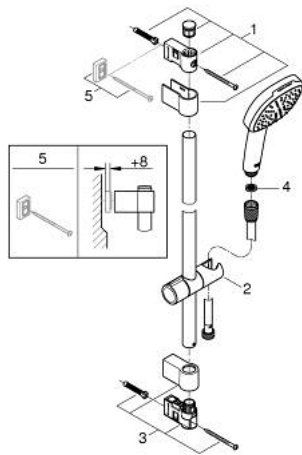

## 26 748 003 TEMPESTA CUBE 110 SHOWER RAIL SET 2 SPRAYS

### PRODUCT DESCRIPTION

- Colour: chrome
- hand shower Tempesta Cube 110 (26 746)
- spray patterns: Rain, Jet
- shower rail, 600 mm (27 523)
- maximum flow rate (at 3 bar): 7.4 l/min
- Relaxaflex hose 1750 mm 1/2"x1/2" (28 154)
- GROHE EcoJoy - less water, perfect flow
- GROHE SmartSwitch - easily rotate the dial to enjoy your preferred spray option
- GROHE DreamSpray - perfect spray pattern
- GROHE LongLife finish
- Flexible Installation - 1 adjustable bracket for existing drill holes
- adjustable rail holder (turn and glide shower holder)
- GROHE SpeedClean - effortless limescale removal
- Inner WaterGuide - inner insulation for surface protection
- ShockProof silicone ring prevents damages caused by shower falling
- suitable for instantaneous heater
- professional edition

### SPARE PARTS, April 2020 – now

- 1: Shower bar holder (Spare part-nr. 48607000)
  - 2: Glider (Spare part-nr. 48609000)
  - 3: Shower bar holder (Spare part-nr. 48608000)
  - 4: Dirt strainer (Spare part-nr. 0700200M)
  - 5: Compensation disc (Spare part-nr. 48543001)\*
- \* Optional accessories