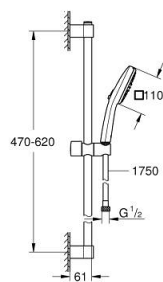

## 26 748 003 TEMPESTA CUBE 110 SHOWER RAIL SET 2 SPRAYS

### PRODUCT DESCRIPTION

- Colour: chrome
- hand shower Tempesta Cube 110 (26 746)
- spray patterns: Rain, Jet
- shower rail, 600 mm (27 523)
- maximum flow rate (at 3 bar): 7.4 l/min
- Relaxaflex hose 1750 mm 1/2"x1/2" (28 154)
- GROHE EcoJoy - less water, perfect flow
- GROHE SmartSwitch - easily rotate the dial to enjoy your preferred spray option
- GROHE DreamSpray - perfect spray pattern
- GROHE LongLife finish
- Flexible Installation - 1 adjustable bracket for existing drill holes
- adjustable rail holder (turn and glide shower holder)
- GROHE SpeedClean - effortless limescale removal
- Inner WaterGuide - inner insulation for surface protection
- ShockProof silicone ring prevents damages caused by shower falling
- suitable for instantaneous heater
- professional edition