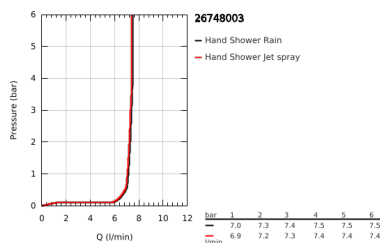

## 26 748 003 TEMPESTA CUBE 110 SHOWER RAIL SET 2 SPRAYS

### PRODUCT DESCRIPTION

- Colour: chrome
- hand shower Tempesta Cube 110 (26 746)
- spray patterns: Rain, Jet
- shower rail, 600 mm (27 523)
- maximum flow rate (at 3 bar): 7.4 l/min
- Relaxaflex hose 1750 mm 1/2"x1/2" (28 154)
- GROHE EcoJoy - less water, perfect flow
- GROHE SmartSwitch - easily rotate the dial to enjoy your preferred spray option
- GROHE DreamSpray - perfect spray pattern
- GROHE LongLife finish
- Flexible Installation - 1 adjustable bracket for existing drill holes
- adjustable rail holder (turn and glide shower holder)
- GROHE SpeedClean - effortless limescale removal
- Inner WaterGuide - inner insulation for surface protection
- ShockProof silicone ring prevents damages caused by shower falling
- suitable for instantaneous heater
- professional edition