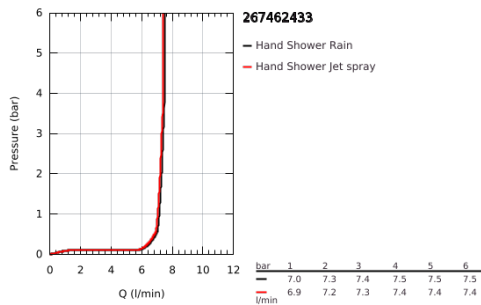

26 746 243 3 TEMPESTA CUBE 110 HAND SHOWER 2 SPRAYS

PRODUCT DESCRIPTION

- Colour: matte black
- spray patterns: Rain, Jet
- maximum flow rate (at 3 bar): 7.4 l/min
- GROHE EcoJoy - less water, perfect flow
- GROHE SmartSwitch - easily rotate the dial to enjoy your preferred spray option
- GROHE DreamSpray - perfect spray pattern
- GROHE SpeedClean - effortless limescale removal
- Inner WaterGuide - inner insulation for surface protection
- ShockProof silicone ring prevents damages caused by shower falling
- universal mounting system, fitting all standard shower hoses
- minimum pressure 1.0 bar
- suitable for instantaneous heater
- professional edition