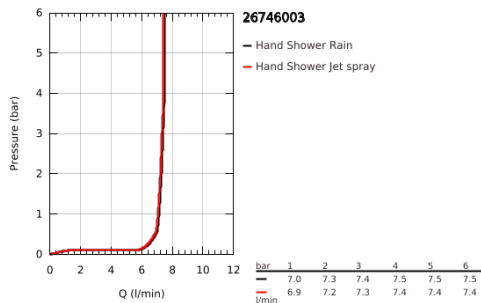

26 746 003 TEMPESTA CUBE 110 HAND SHOWER 2 SPRAYS

PRODUCT DESCRIPTION

- Colour: chrome
- spray patterns: Rain, Jet
- maximum flow rate (at 3 bar): 7.4 l/min
- GROHE EcoJoy - less water, perfect flow
- GROHE SmartSwitch - easily rotate the dial to enjoy your preferred spray option
- GROHE DreamSpray - perfect spray pattern
- GROHE LongLife finish
- GROHE SpeedClean - effortless limescale removal
- Inner WaterGuide - inner insulation for surface protection
- ShockProof silicone ring prevents damages caused by shower falling
- universal mounting system, fitting all standard shower hoses
- minimum pressure 1.0 bar
- suitable for instantaneous heater
- professional edition

Pure Freude
an Wasser

26 746 003 TEMPESTA CUBE 110 HAND SHOWER 2 SPRAYS

SPARE PARTS, April 2020 – now

1: Dirt strainer (Spare part-nr. 0700200M)