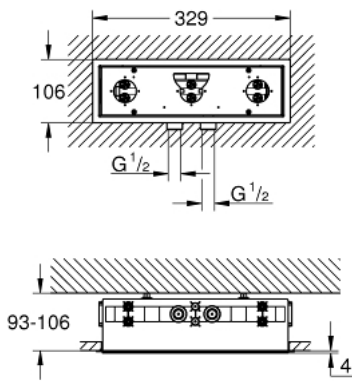

## 26 739 000 RAINSHOWER AQUA SMALL ROUGH-IN FOR CEILING SHOWERS

### PRODUCT DESCRIPTION

- ready for 2 water ways (including 2 x connection threads 1/2", water guide, mounting material and sealing material for further combinations)
- Inner WaterGuide - inner insulation for surface protection

26 739 000 **RAINSHOWER AQUA SMALL ROUGH-IN FOR CEILING SHOWERS**

**SPARE PARTS**, December 2019 – now

1: set of screws (Spare part-nr. 48588000)